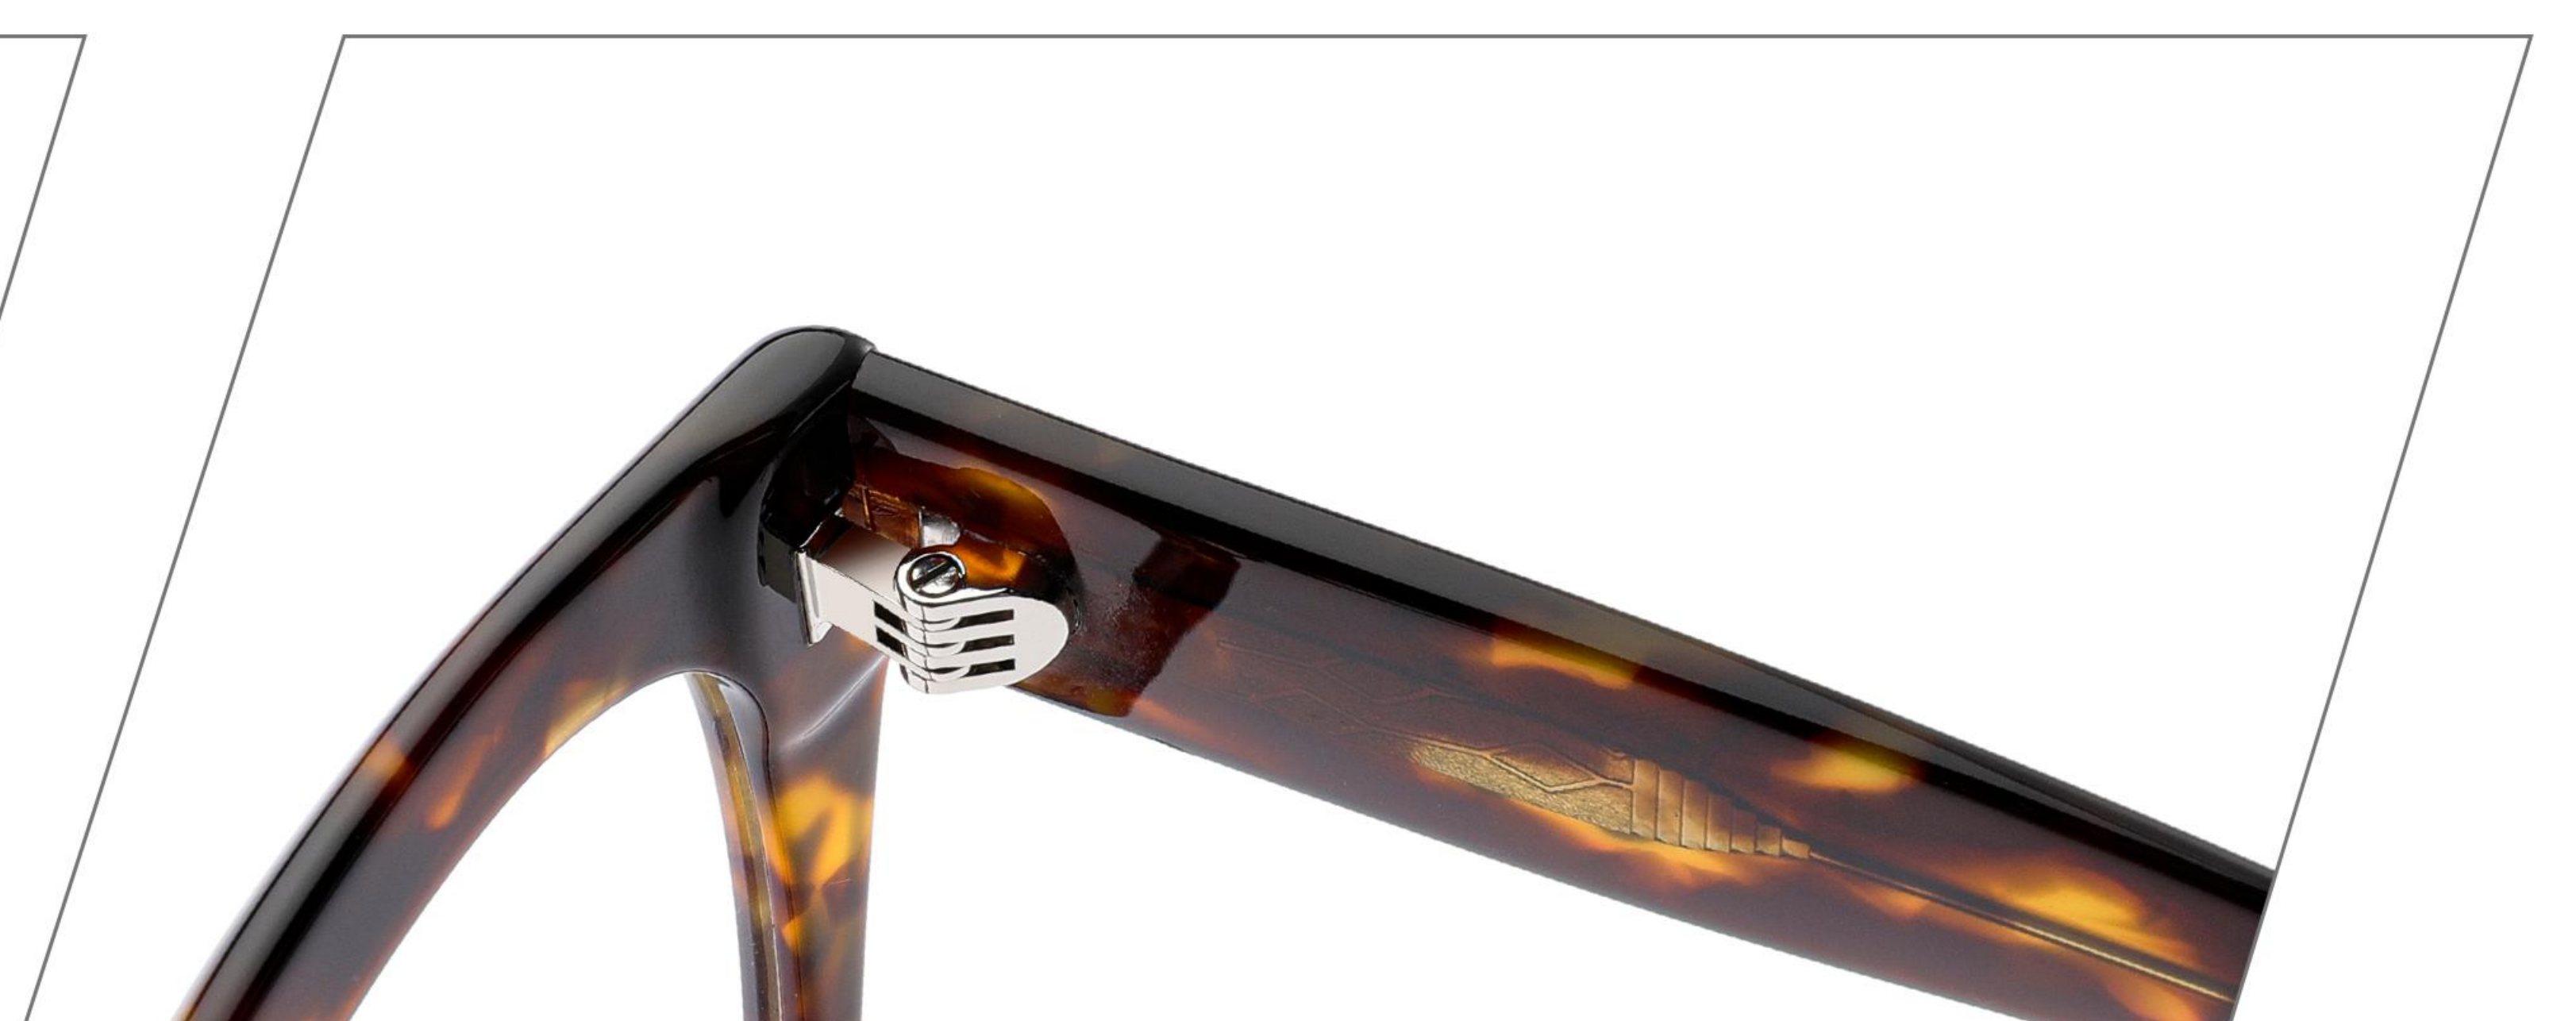

C7:BROWN/DEMI

C8:DEMI/PINK

C9:PINK/DEMI

details:

XSL8005

141mm

35mm

52mm