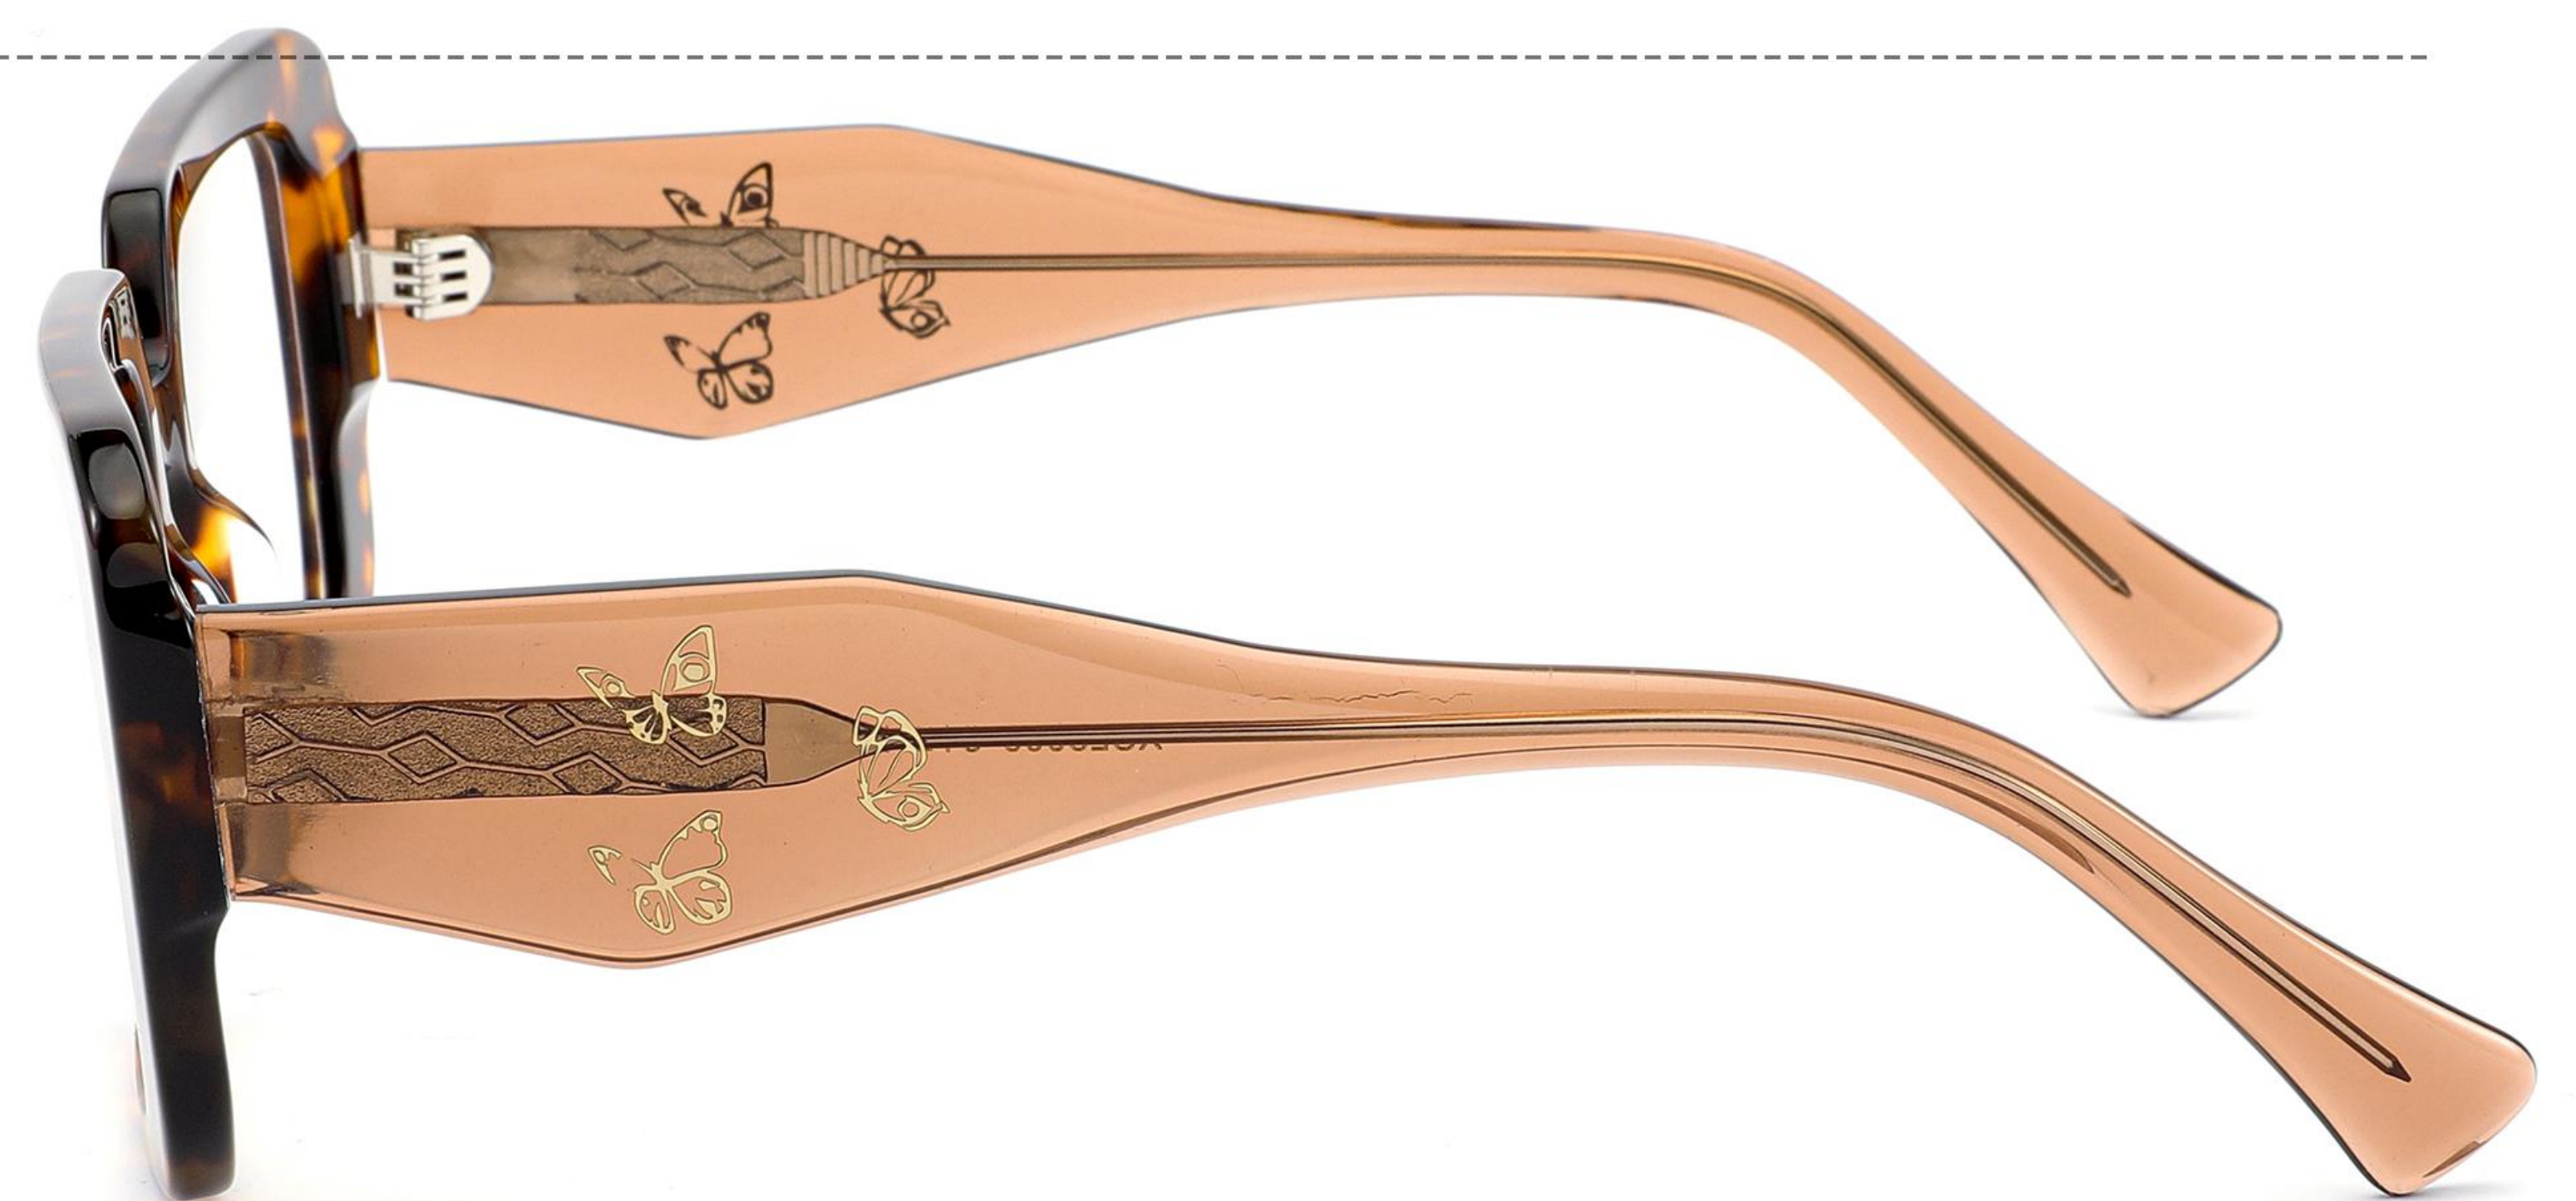

XSL8009

141mm

43mm

51mm

19mm

140mm

ACETATE

C1:BLACK

C2:DEMI

C3:BROWN

C4:DEMI

C5:PINK

C6:DEMI/BROWN

C7:BROWN/DEMI

C8:DEMI/PINK

C9:PINK/DEMI

details:

XSL8010

147mm

47mm

53mm

19mm

140mm

ACETATE