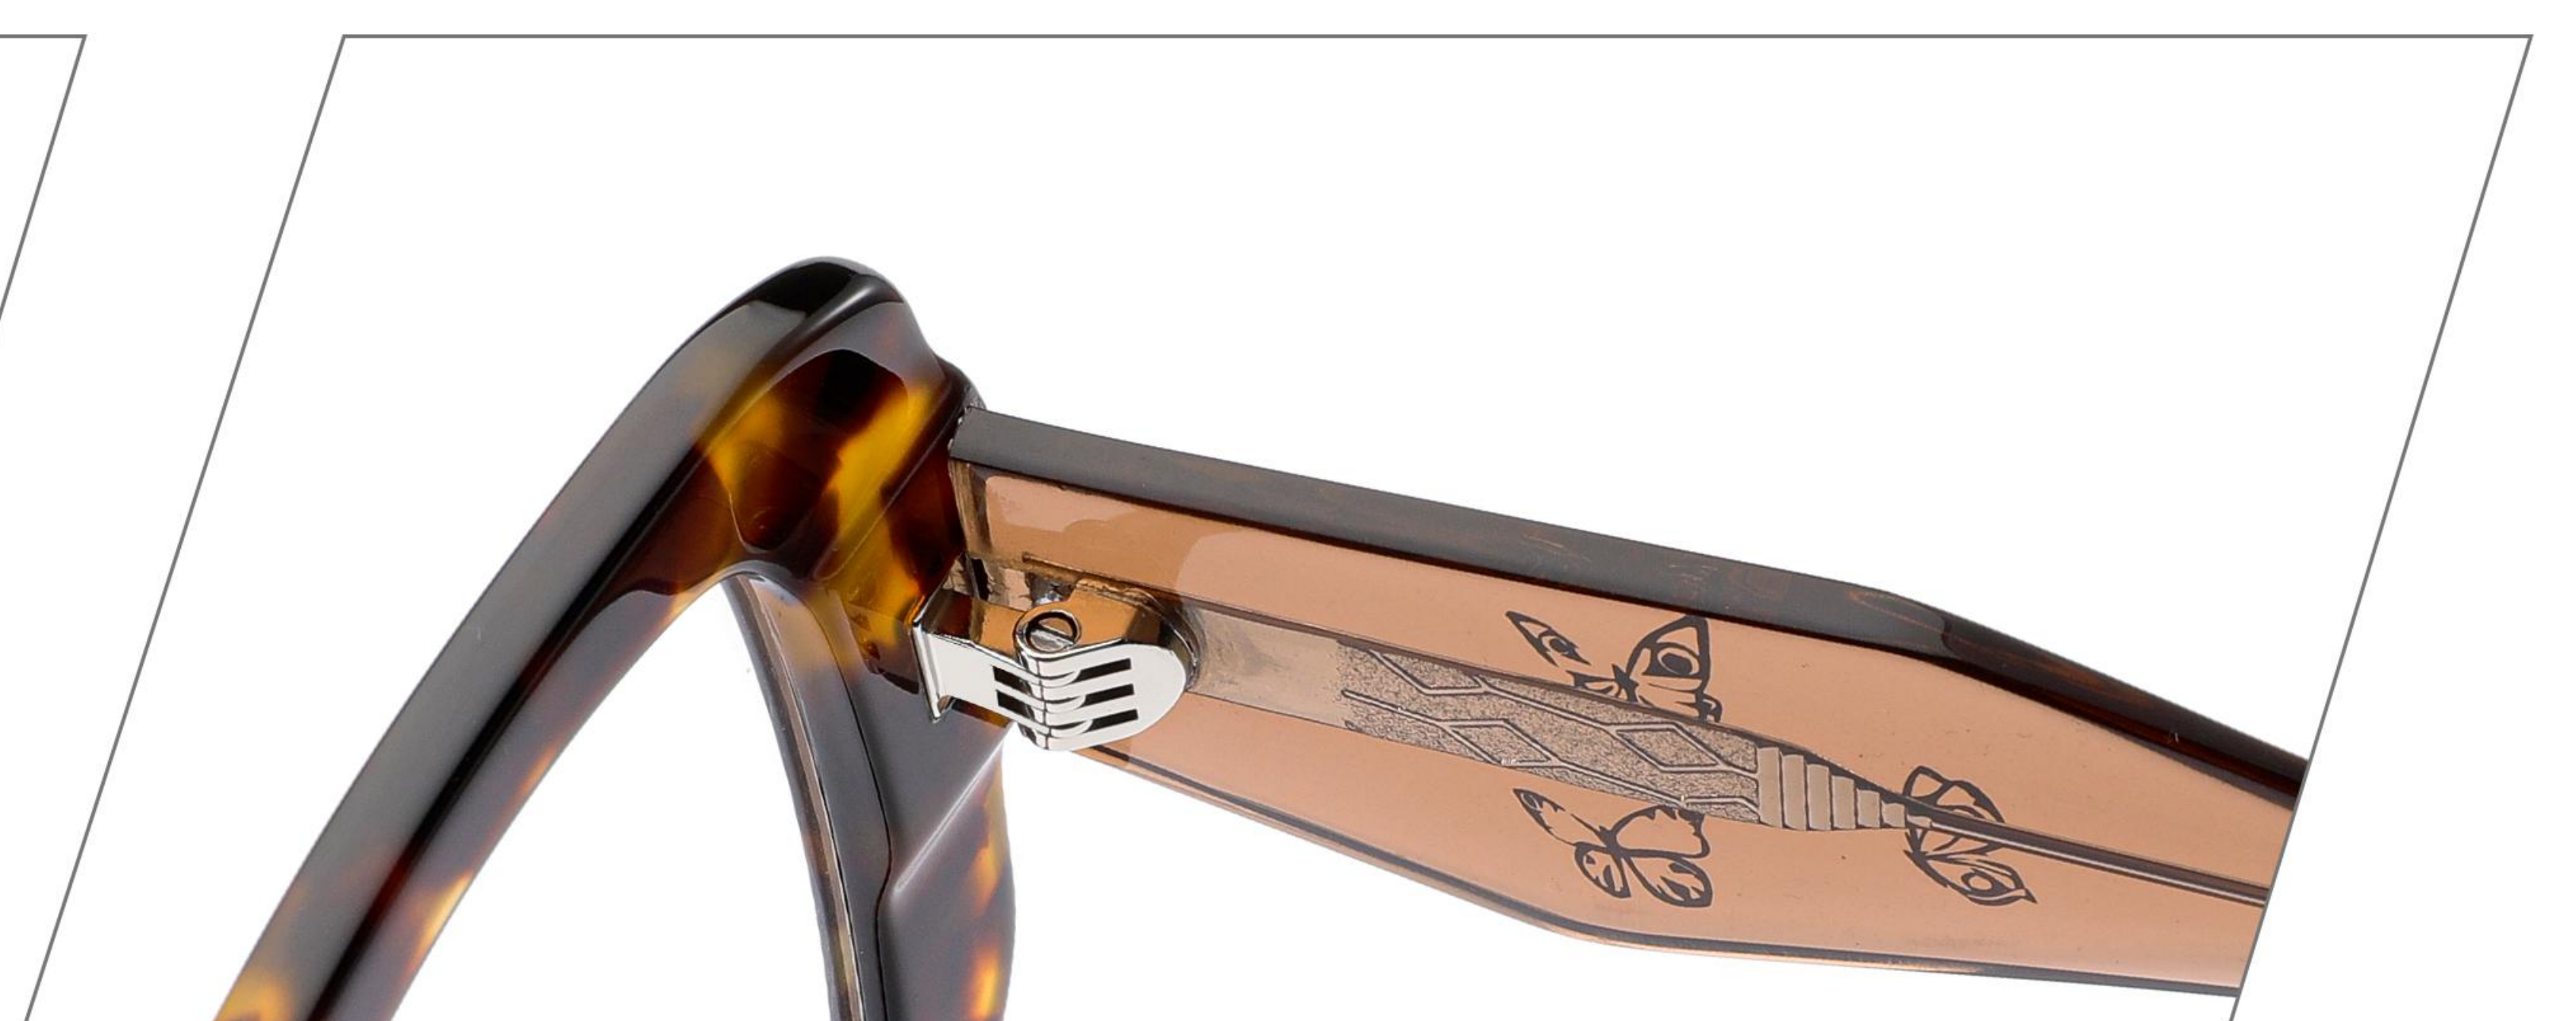

details:

XSL8010

147mm

47mm

53mm

19mm

140mm

ACETATE