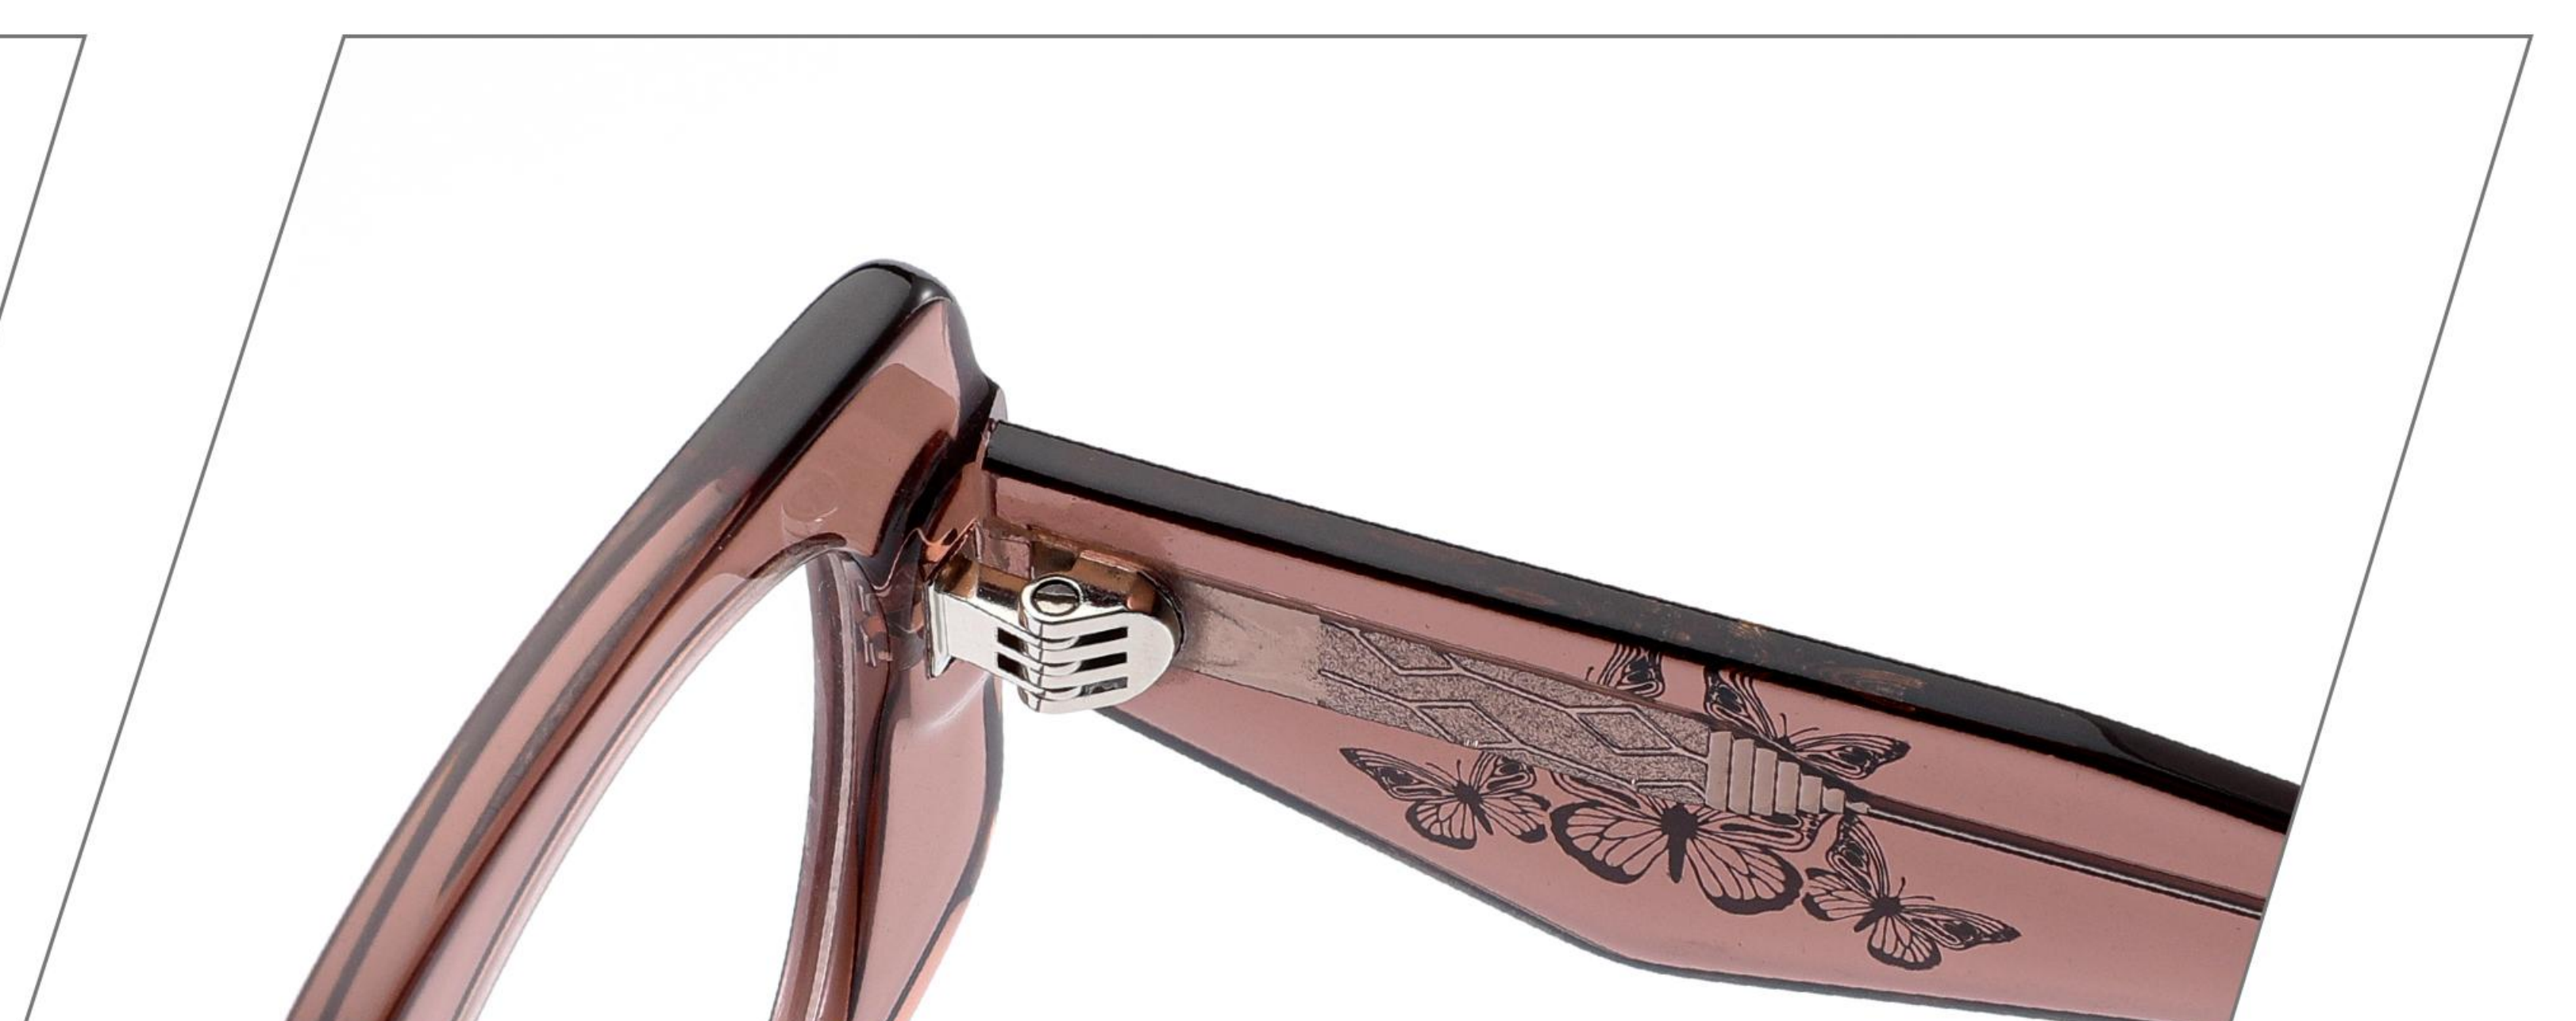

C6:DEMI/BROWN

C7:BROWN/DEMI

C8:DEMI/PINK

C9:PINK/DEMI

details:

XSL8006

144mm

39mm