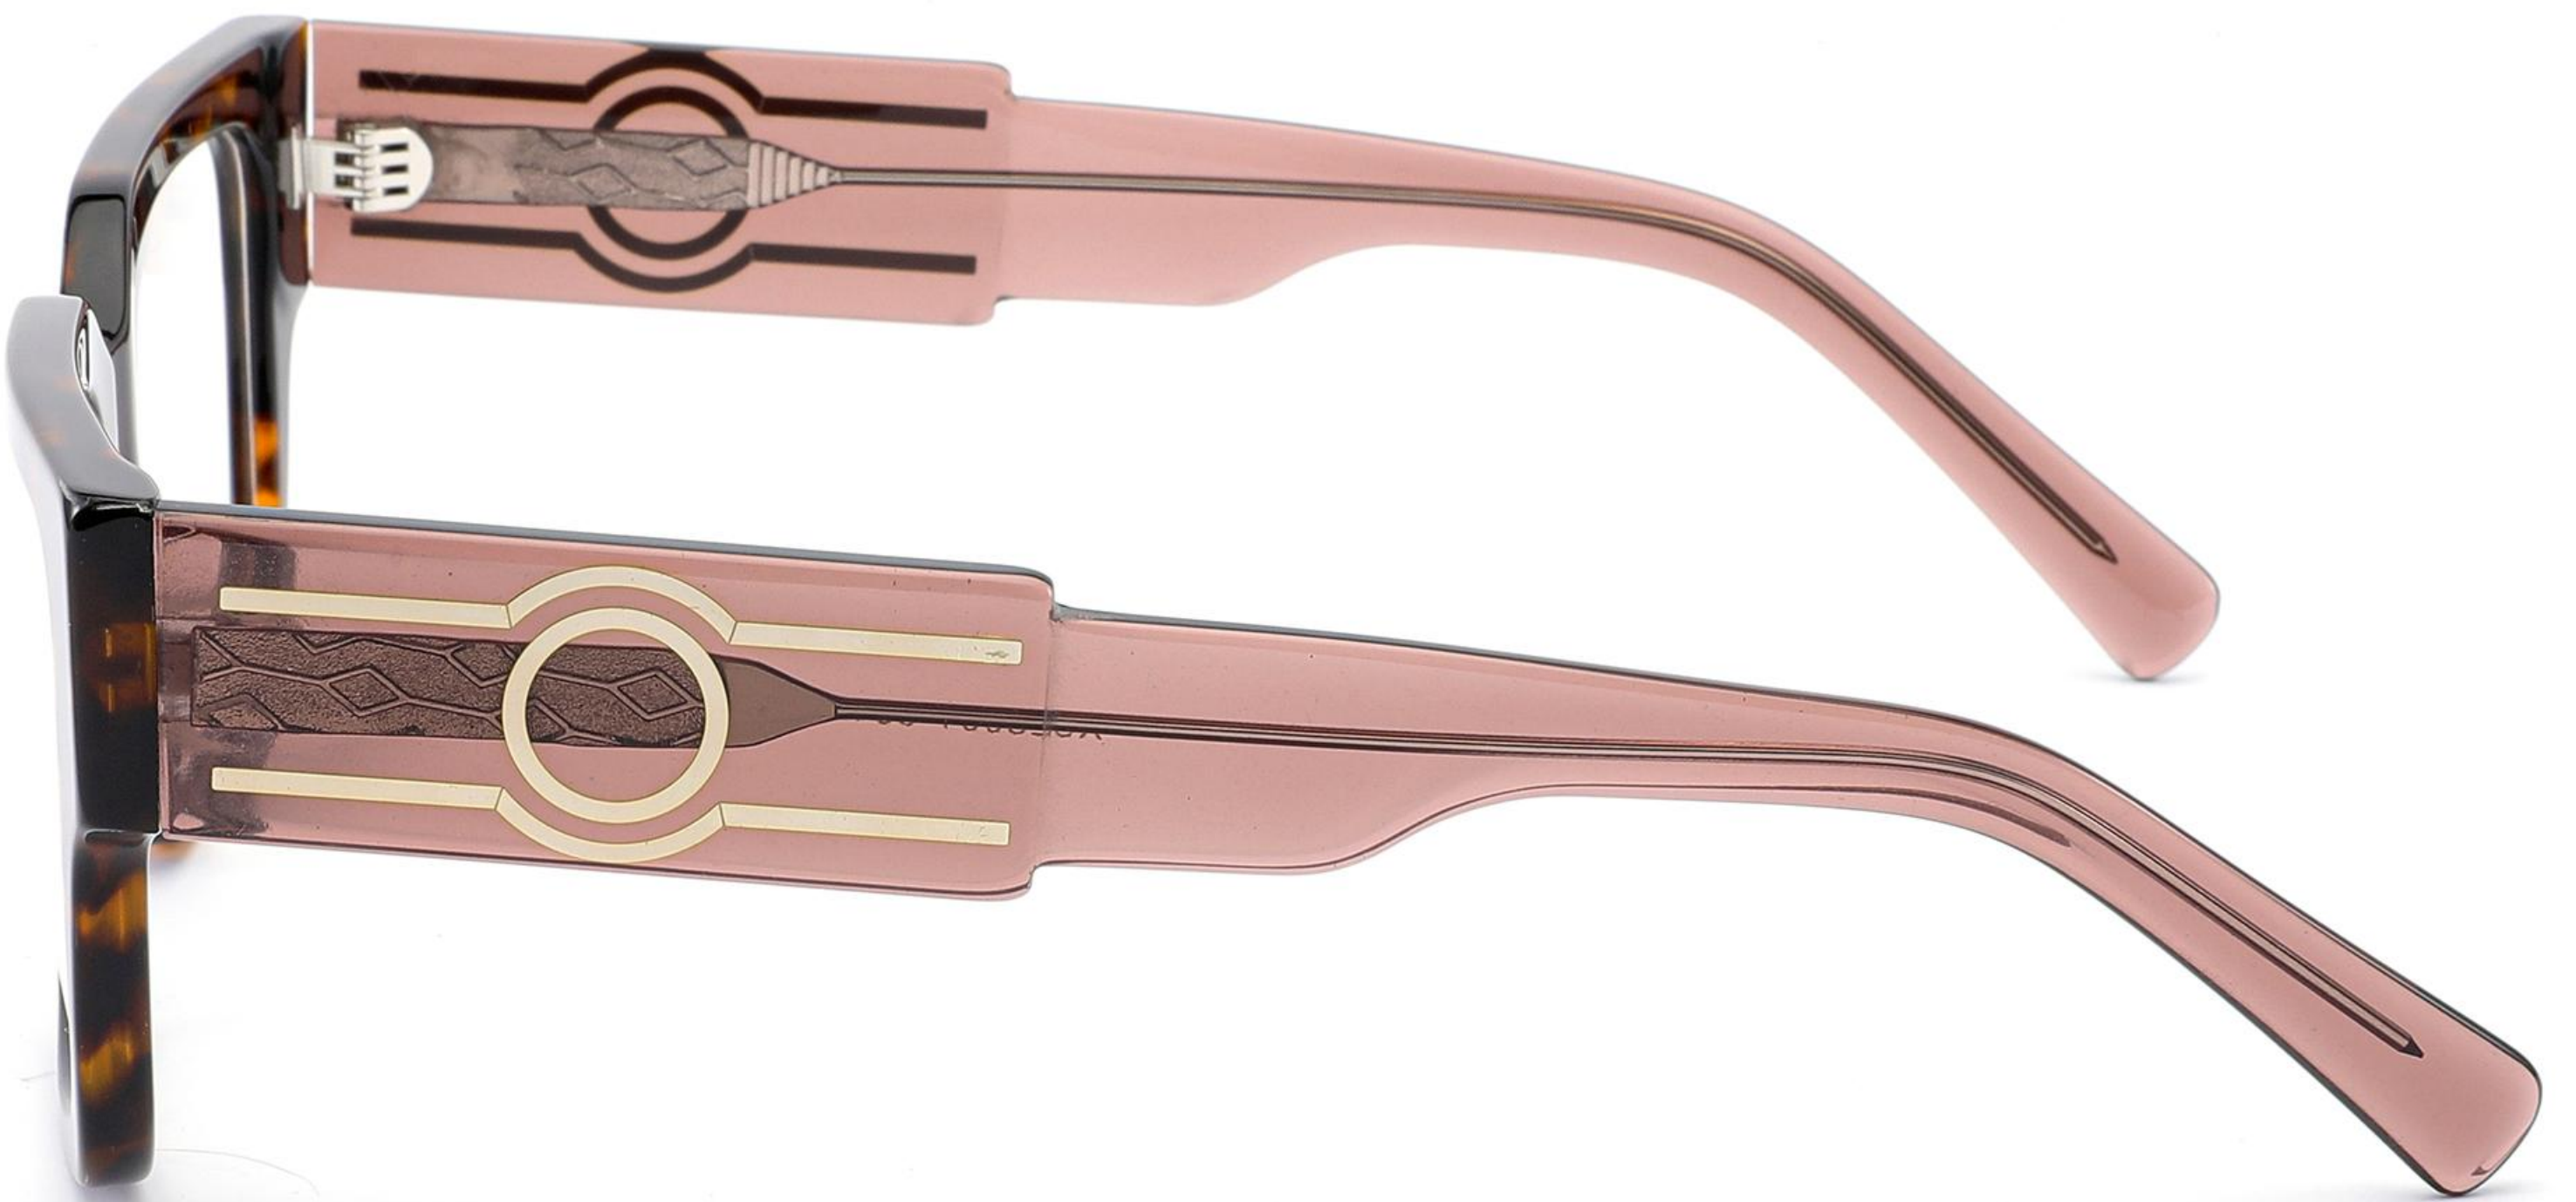

XSL8001

145mm

42mm

55mm

16mm

145mm

ACETATE

C1:BLACK

C2:DEMI

C3:BROWN

C4:DEMI

C5:PINK

C6:DEMI/BROWN

C7:BROWN/DEMI

C8:DEMI/PINK

C9:PINK/DEMI

details:

XSL8002

142mm

46mm

53mm

19mm

145mm

ACETATE

C9:PINK/DEMI

details:

XSL8003

145mm

50mm

52mm

21mm

145mm