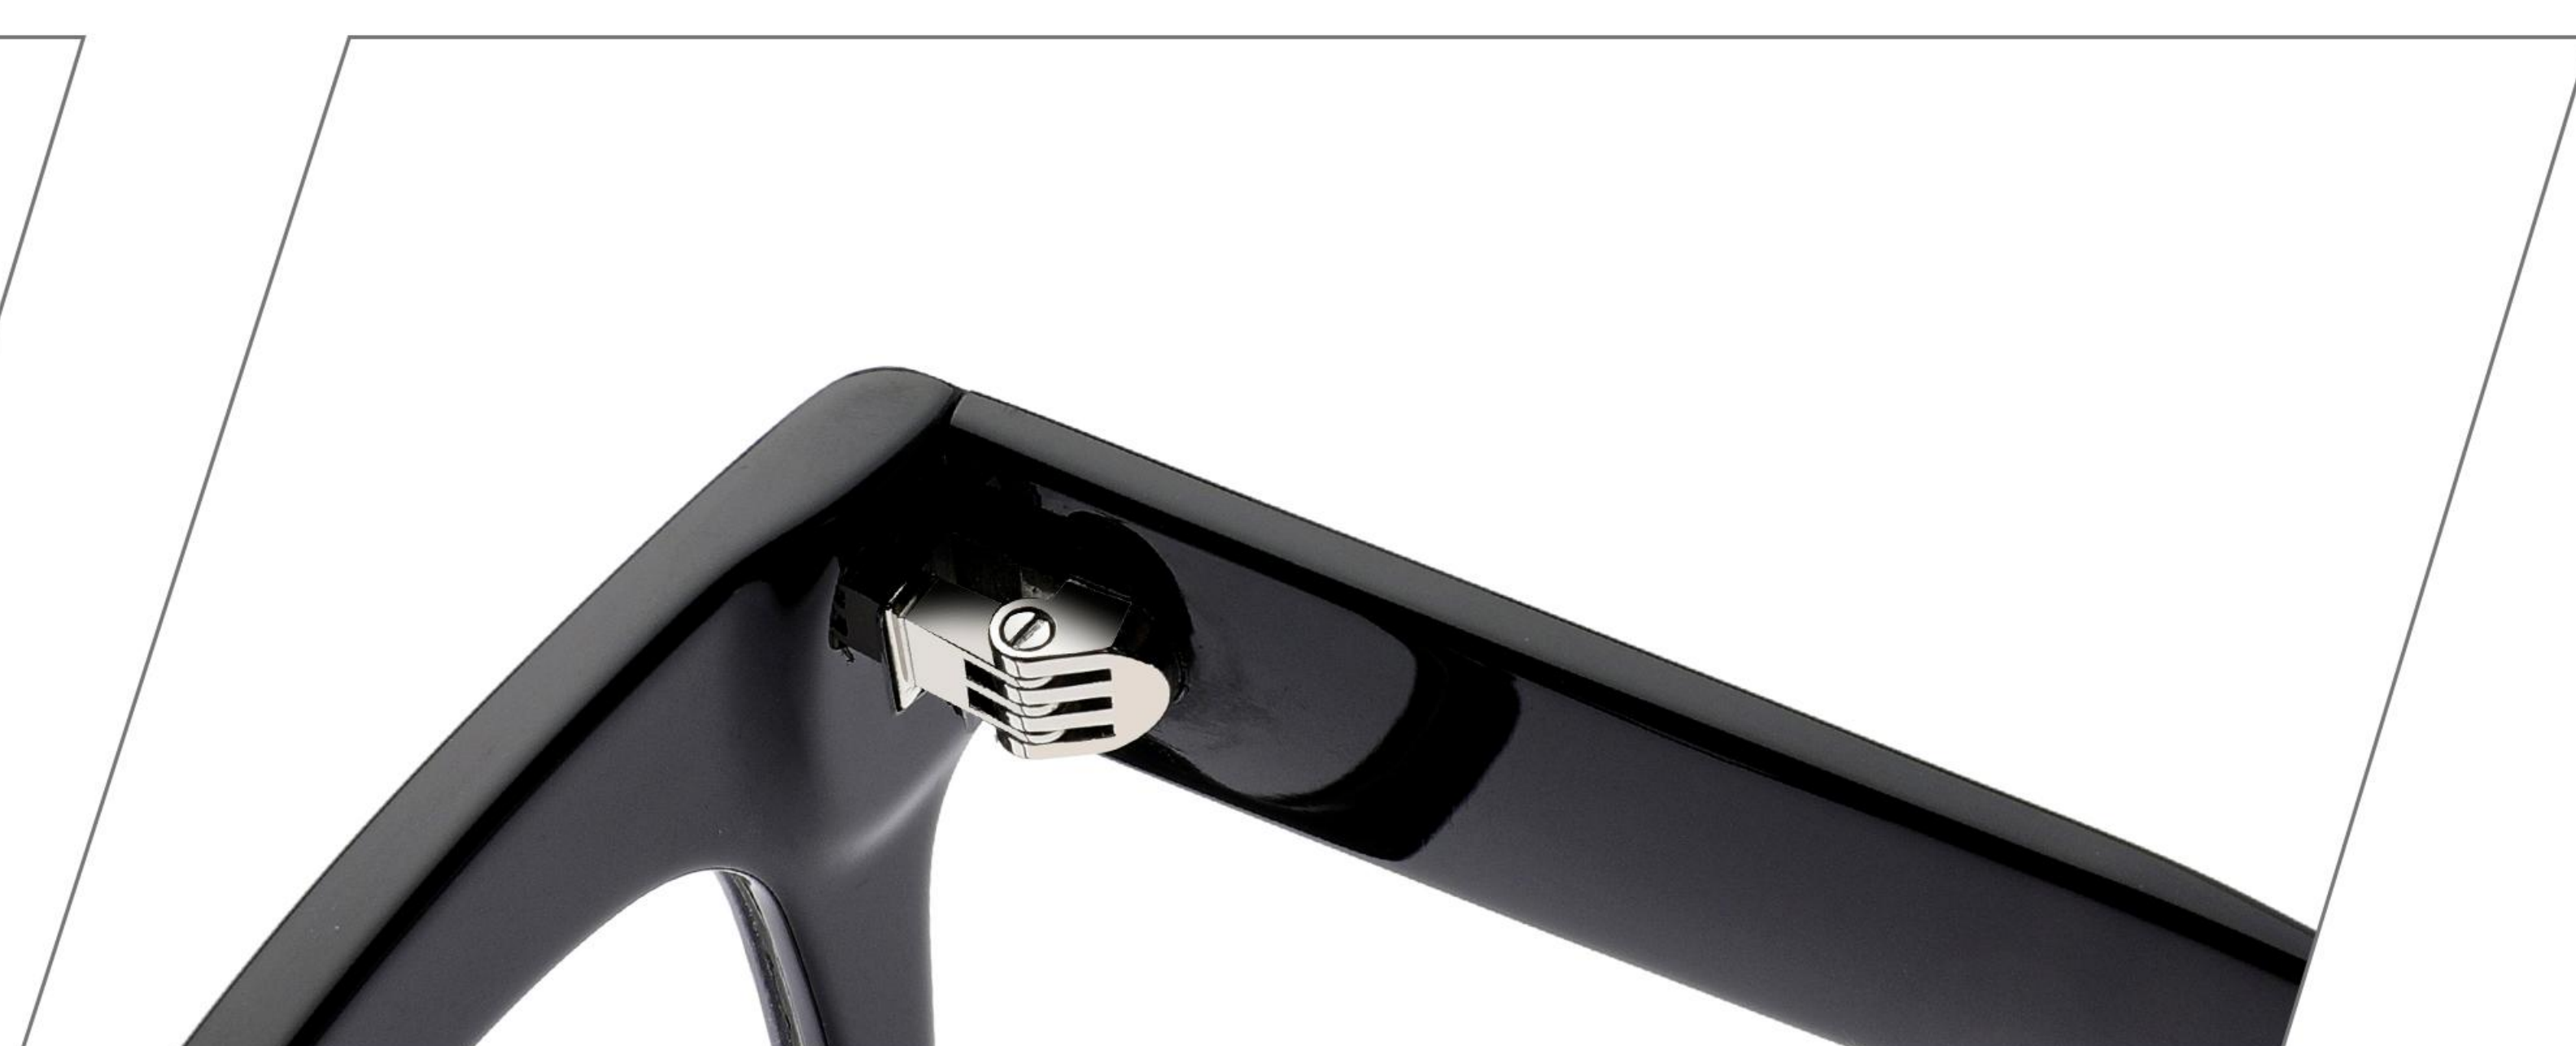

XSL8009

141mm

43mm

51mm

19mm

140mm

ACETATE

C1:BLACK