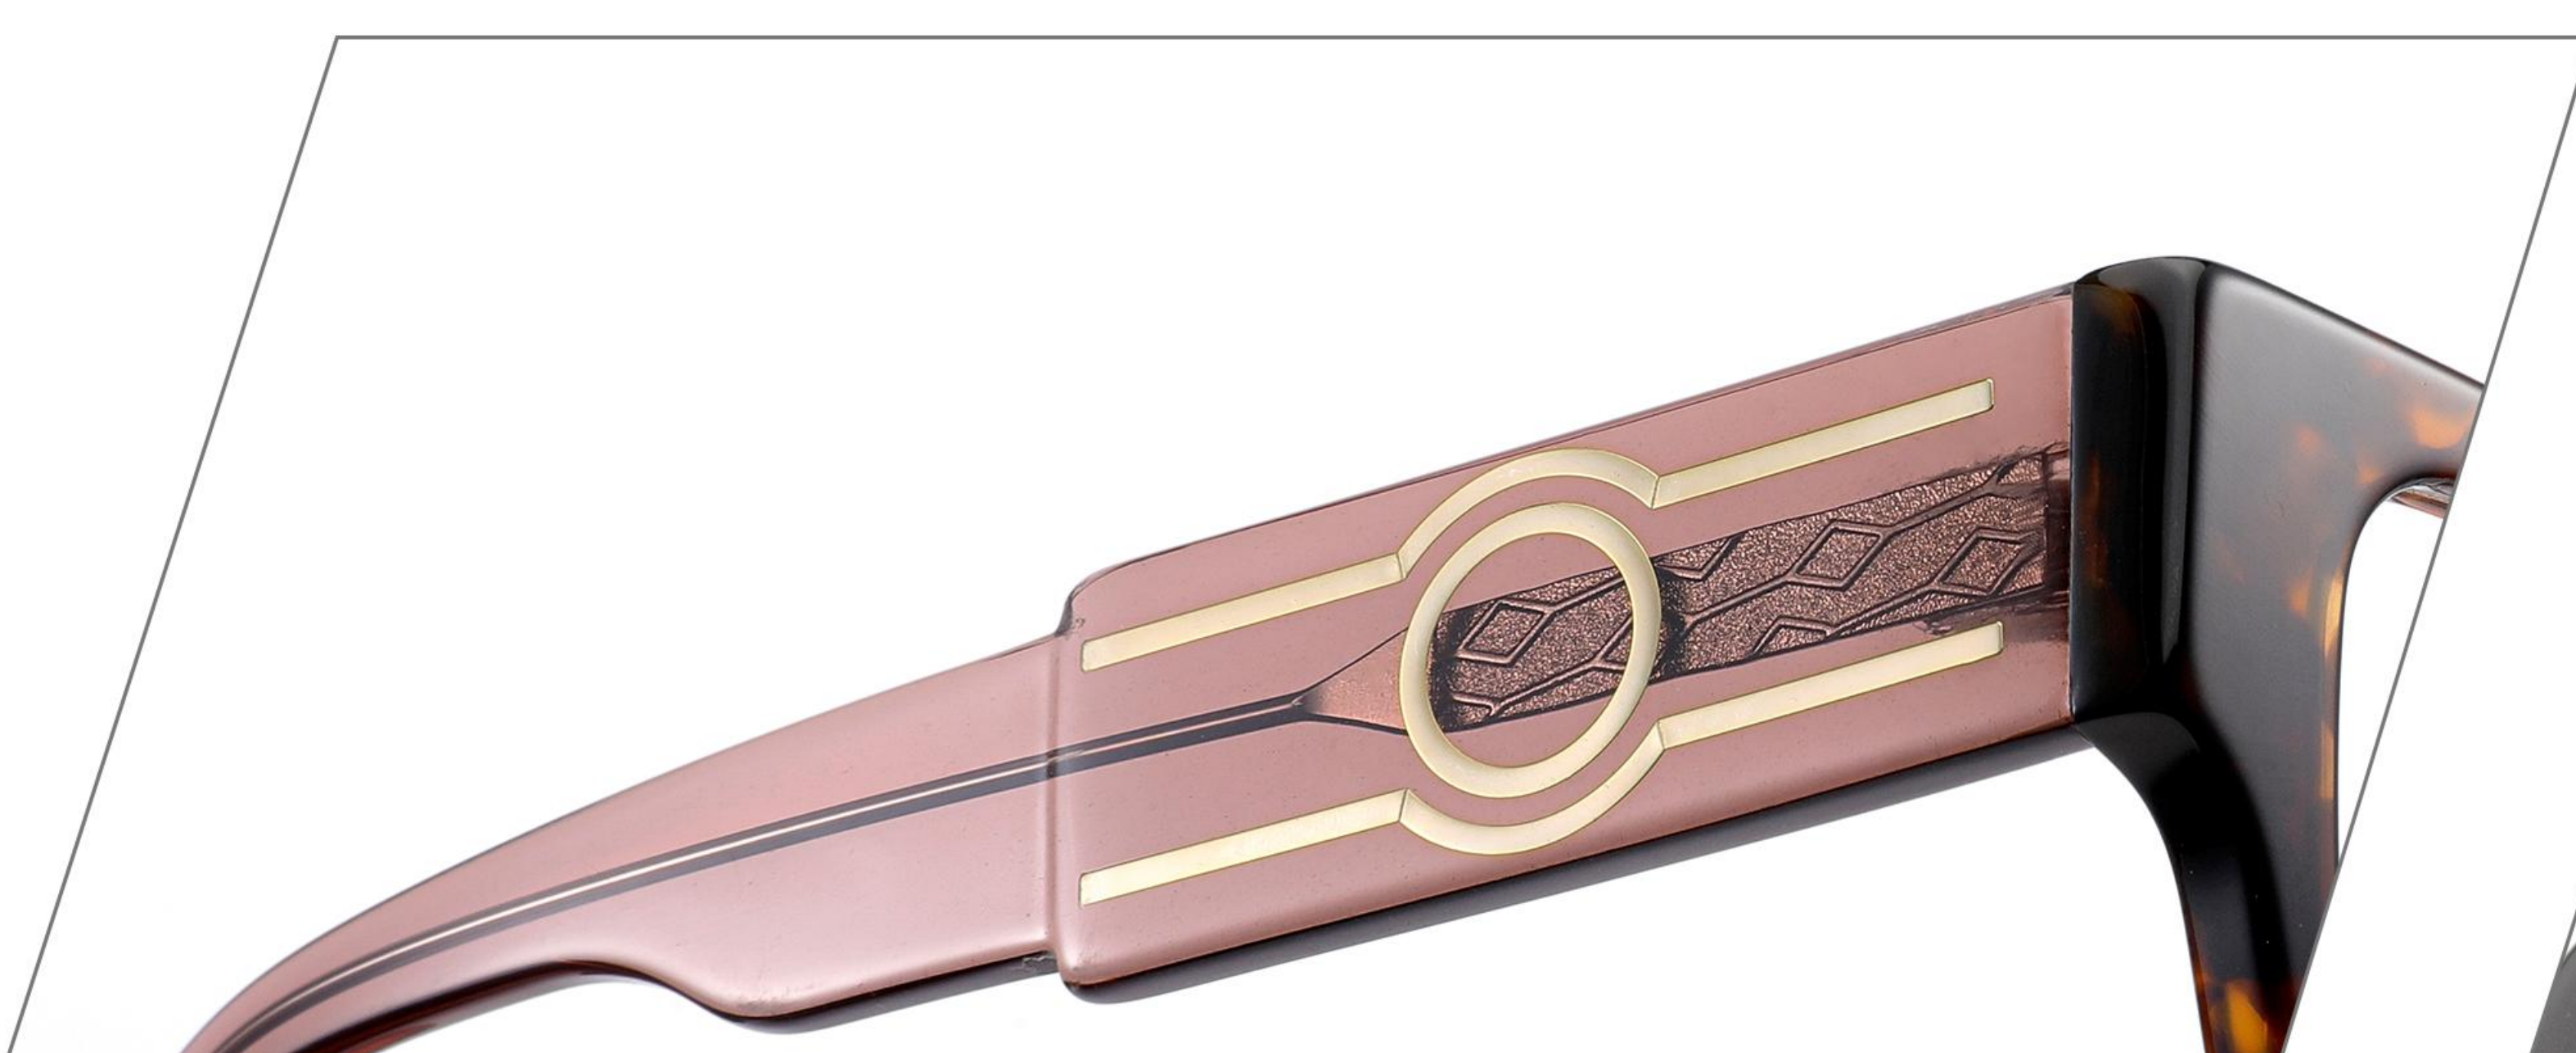

XSL8001

145mm

42mm

55mm

16mm

145mm

ACETATE

C1:BLACK

details:

XSL8002

142mm

46mm

53mm

19mm

145mm

ACETATE