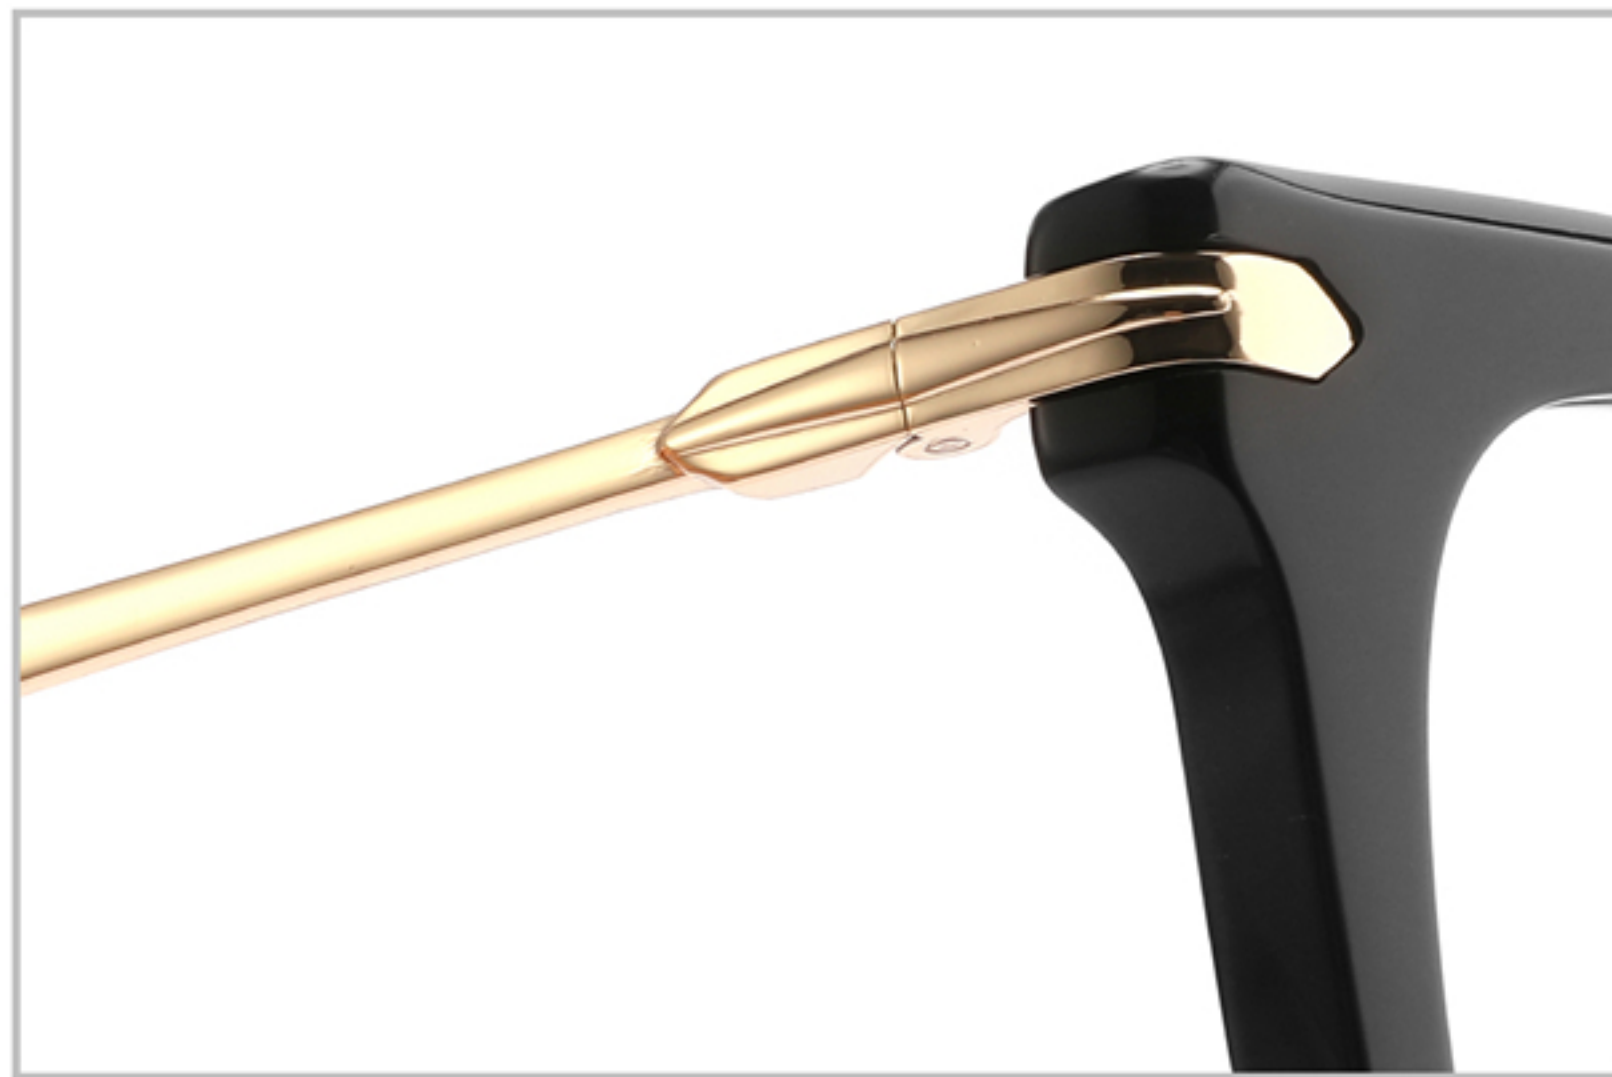

Size:51-21-145

COLOR DISPLAY

C1 black

C2 grey pink

C3 black tortoiseshell

C4 brown

ACETATE

Model:YD1258

Size:53-19-145

COLOR DISPLAY

C1 black

C2 grey

C3 black tortoiseshell

C4 blue

ACETATE

Model:YD1259