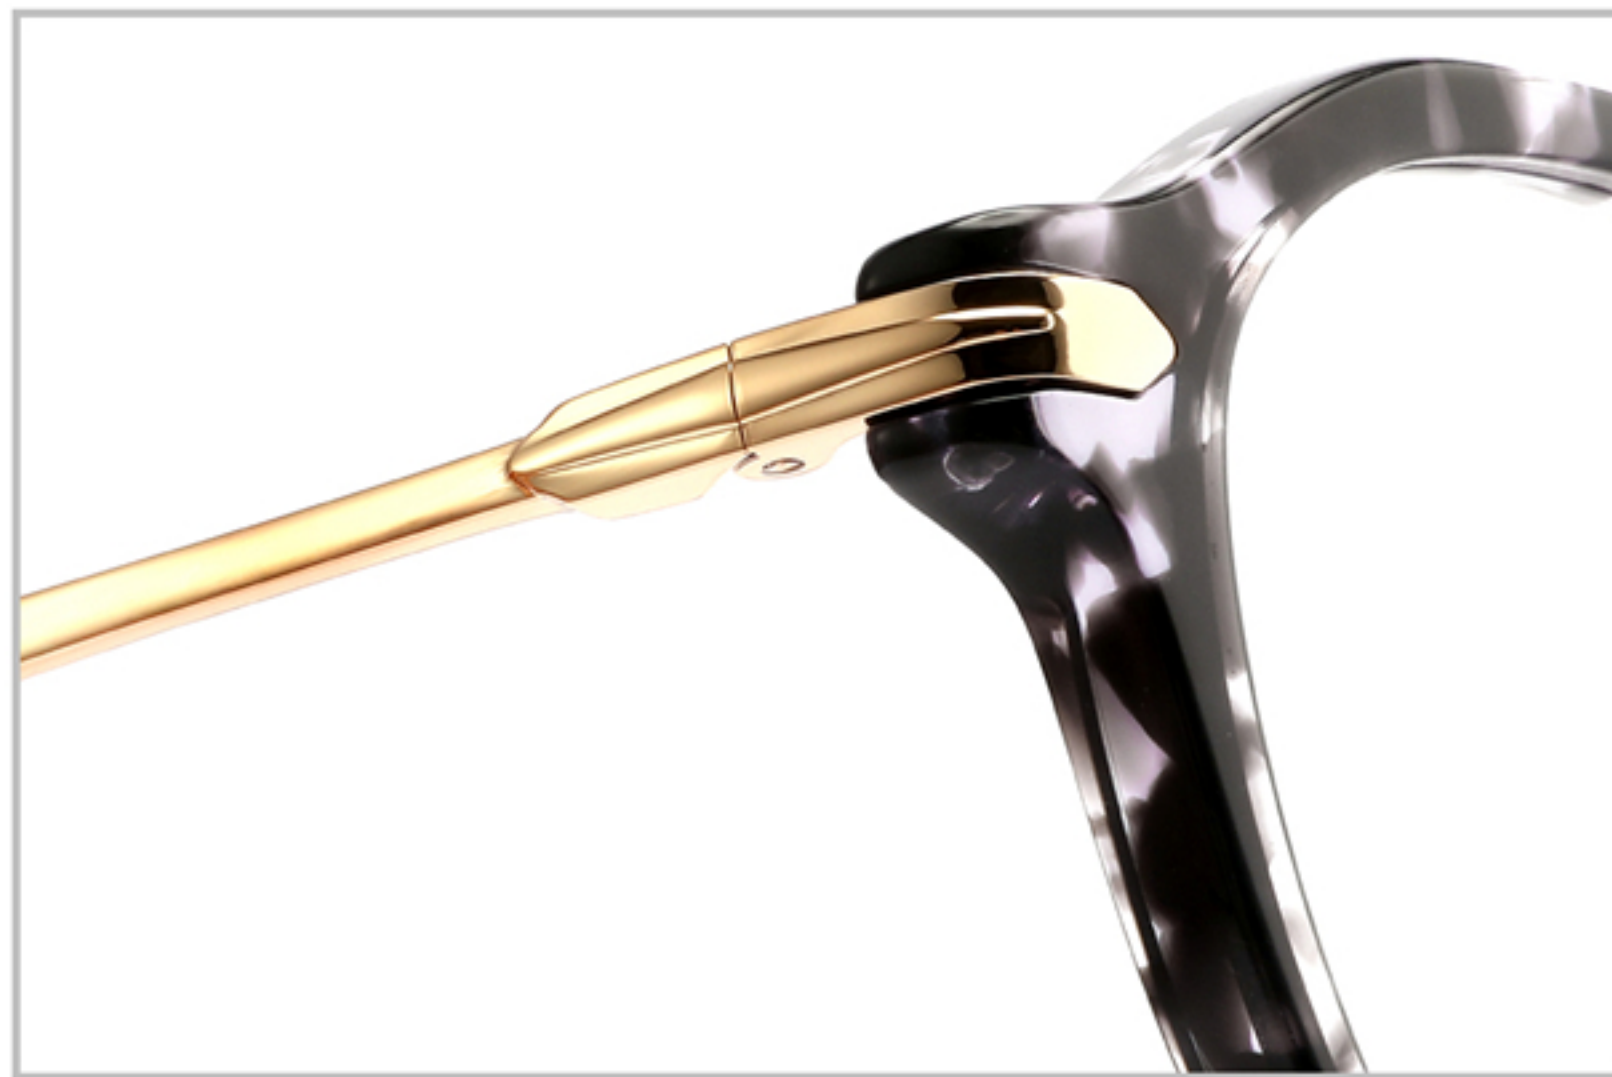

ACETATE

Model:YD1257

Size:51-21-145