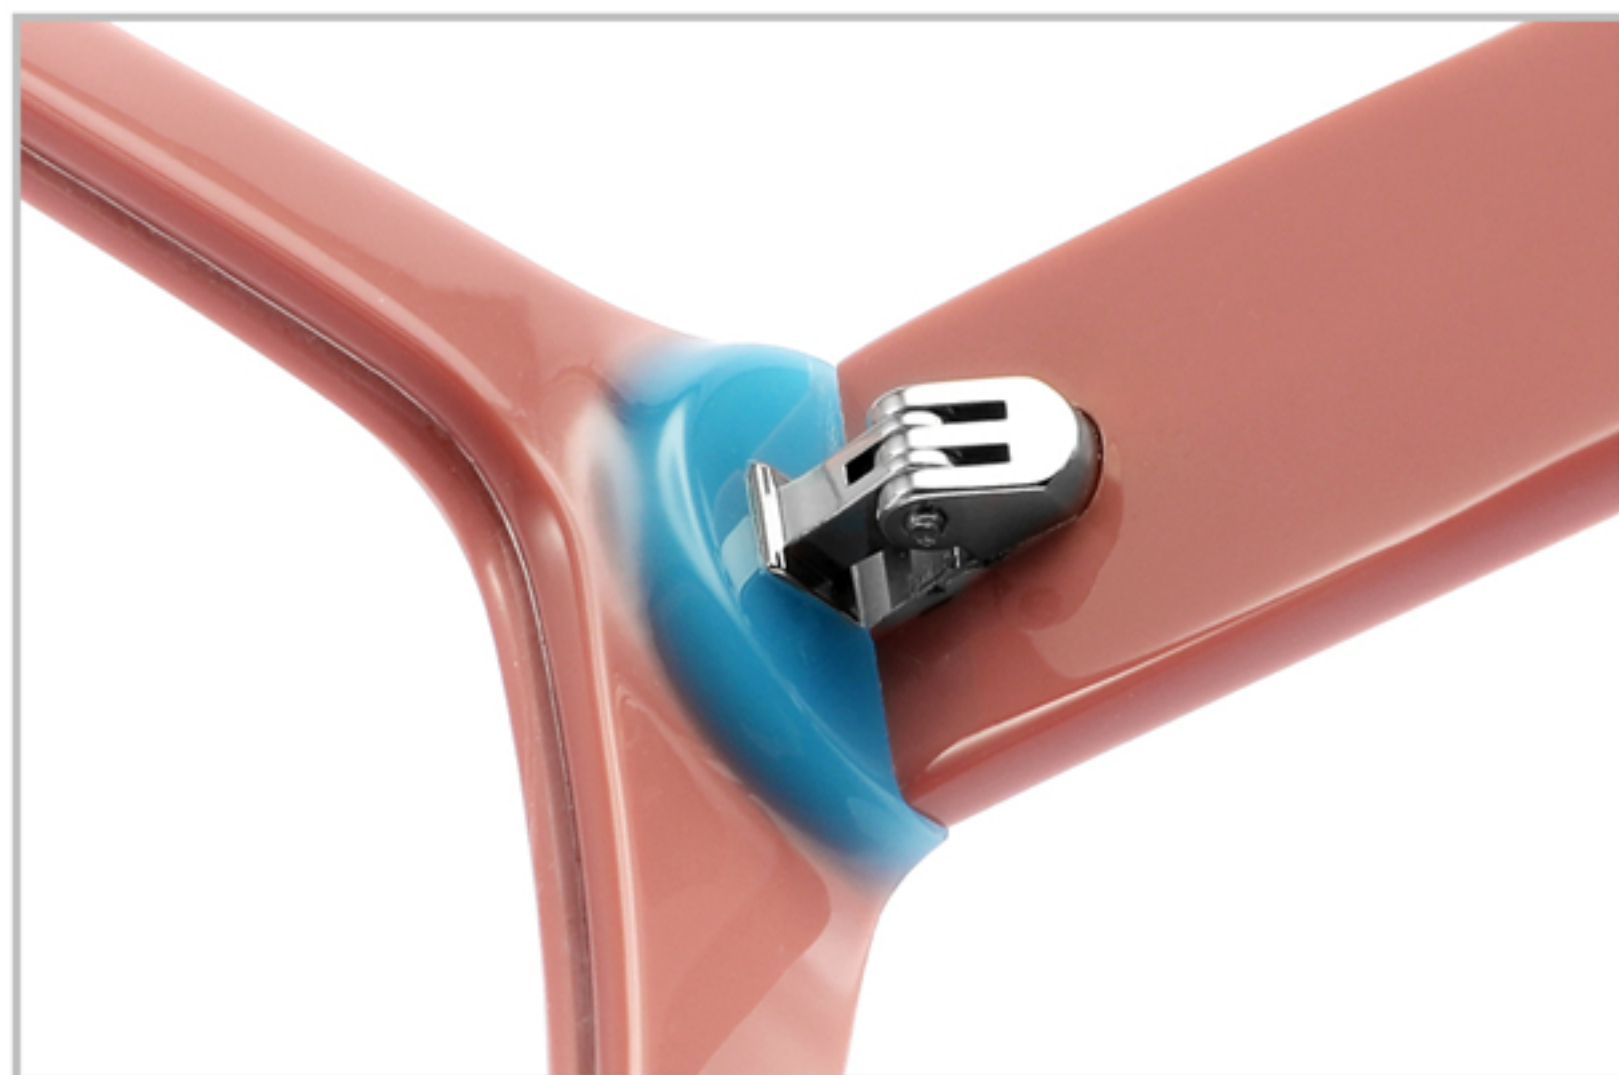

C1 black

C2 tortoiseshell

C3 pink

C4 blue

ACETATE

Model: YD1252

Size: 53-18-145

COLOR DISPLAY