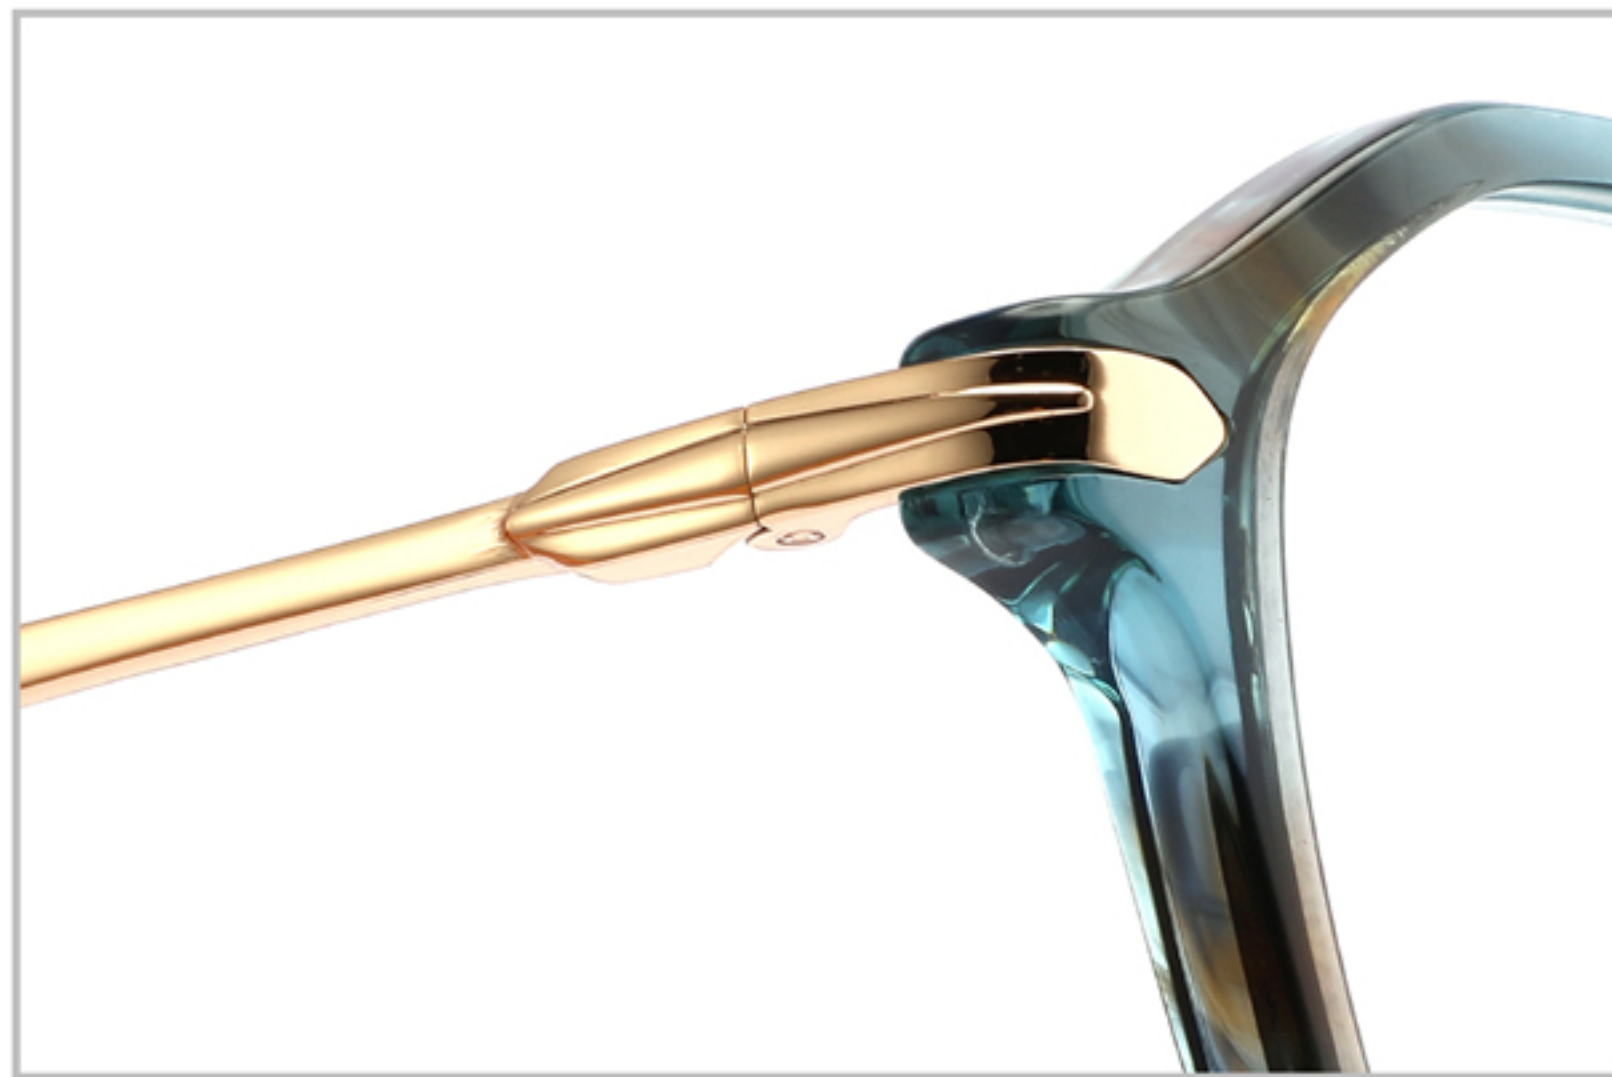

ACETATE

Model: YD1260

Size: 51-19-145