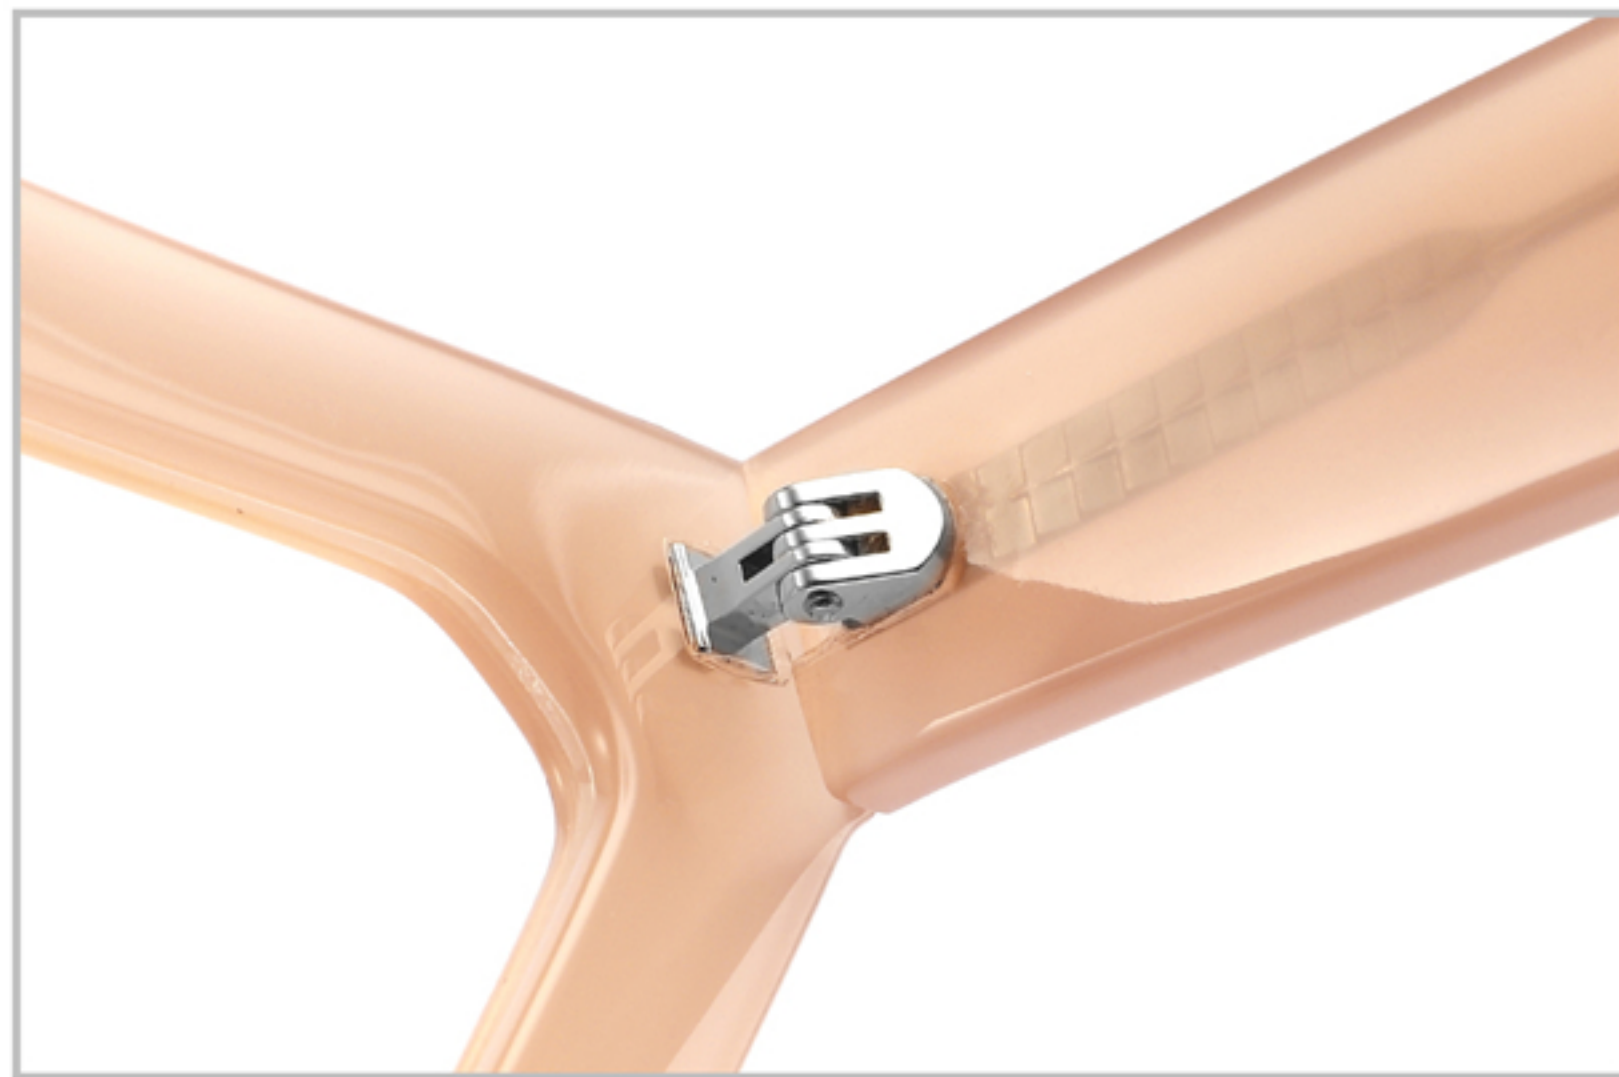

C1 black

C2 grey

C3 blue

C4 grey

ACETATE

Model:YD1241

Size:55-15-145

COLOR DISPLAY