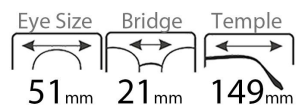

Modle:JTB-1807