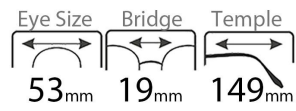

Modle:JTB-1811