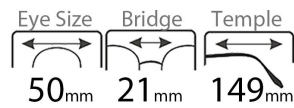

Modle:JTB-1810