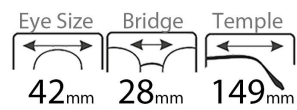

TR+ACETATE Glasses legs

LENS : 1.1 TAC Polarized

Model: JTB-1801

Color Display

C1.S.Black

C2.Green

C3.Blue

C4.Orange