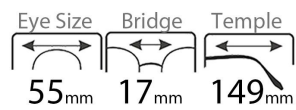

Modle:JTB-1803