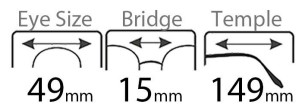

Model: JTB-1805