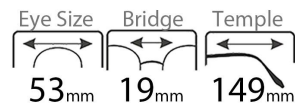

Model: JTB-1811