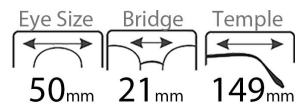

Model: JTB-1810