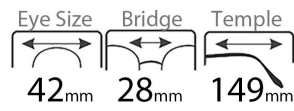

TR+ACETATE Glasses legs

Detail Design

Modle:JTB-1801

Color Display

C1.S.Black

C2.Green

C3.Blue

C4.Orange