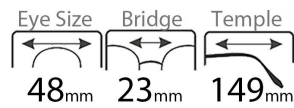

Modle:JTB-1802