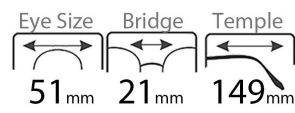

Model: JTB-1807