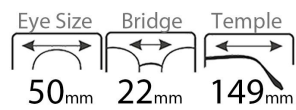

Model: JTB-1809