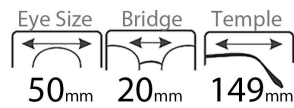

Model: JTB-1806