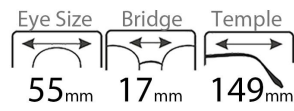

Model: JTB-1803