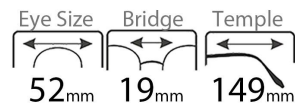

Model: JTB-1808