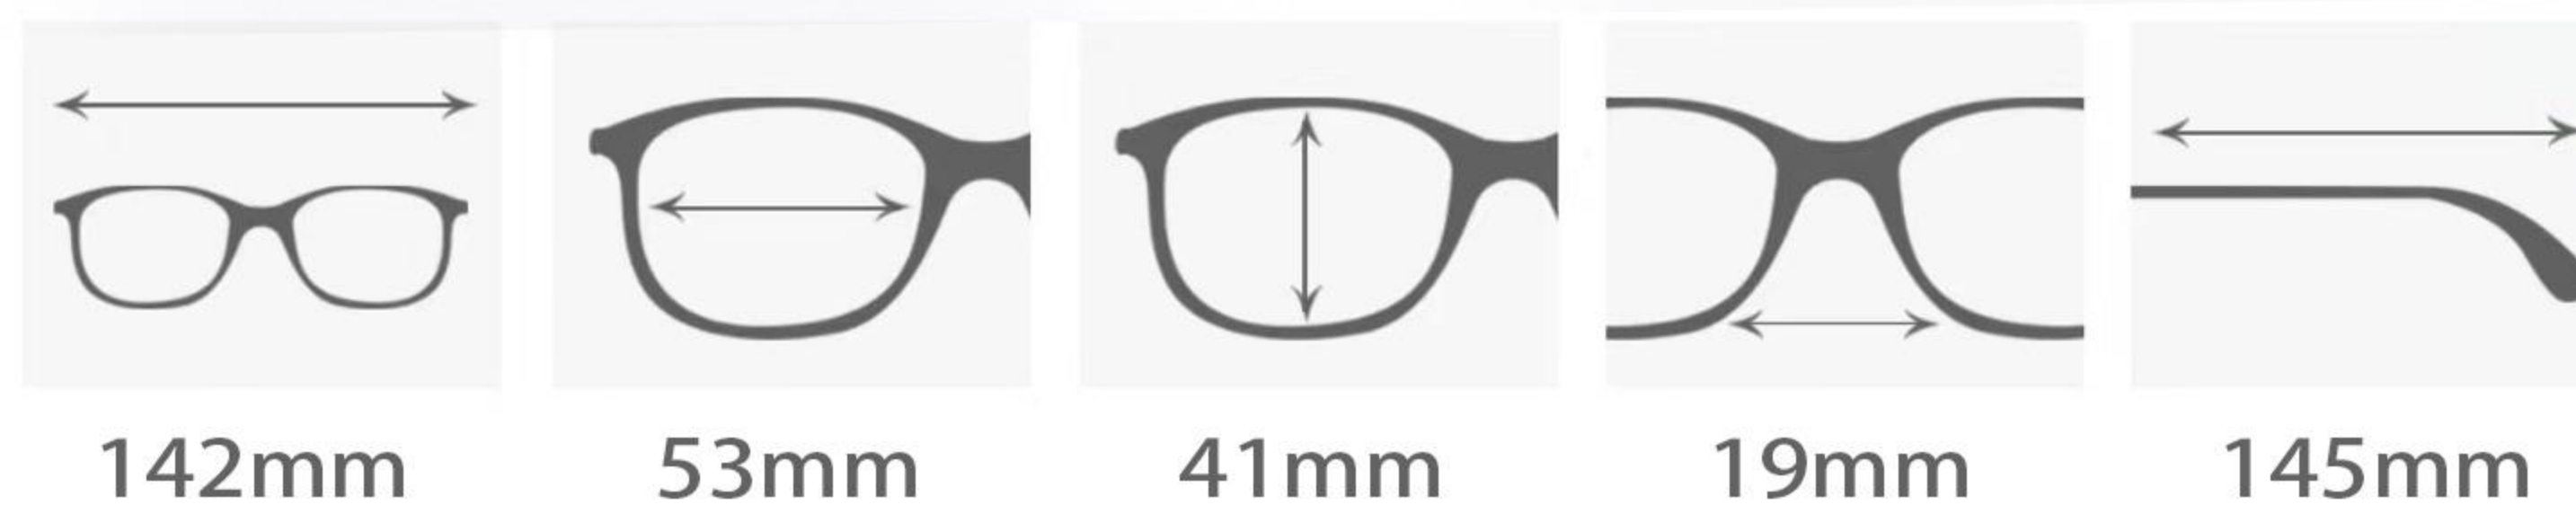

SIZE: 54-18-145

C1

C2

C3

C4

C5

ACETATE

MODEL: DB7013/S

SIZE: 53-19-145

C1

C2

C3

C4

C5