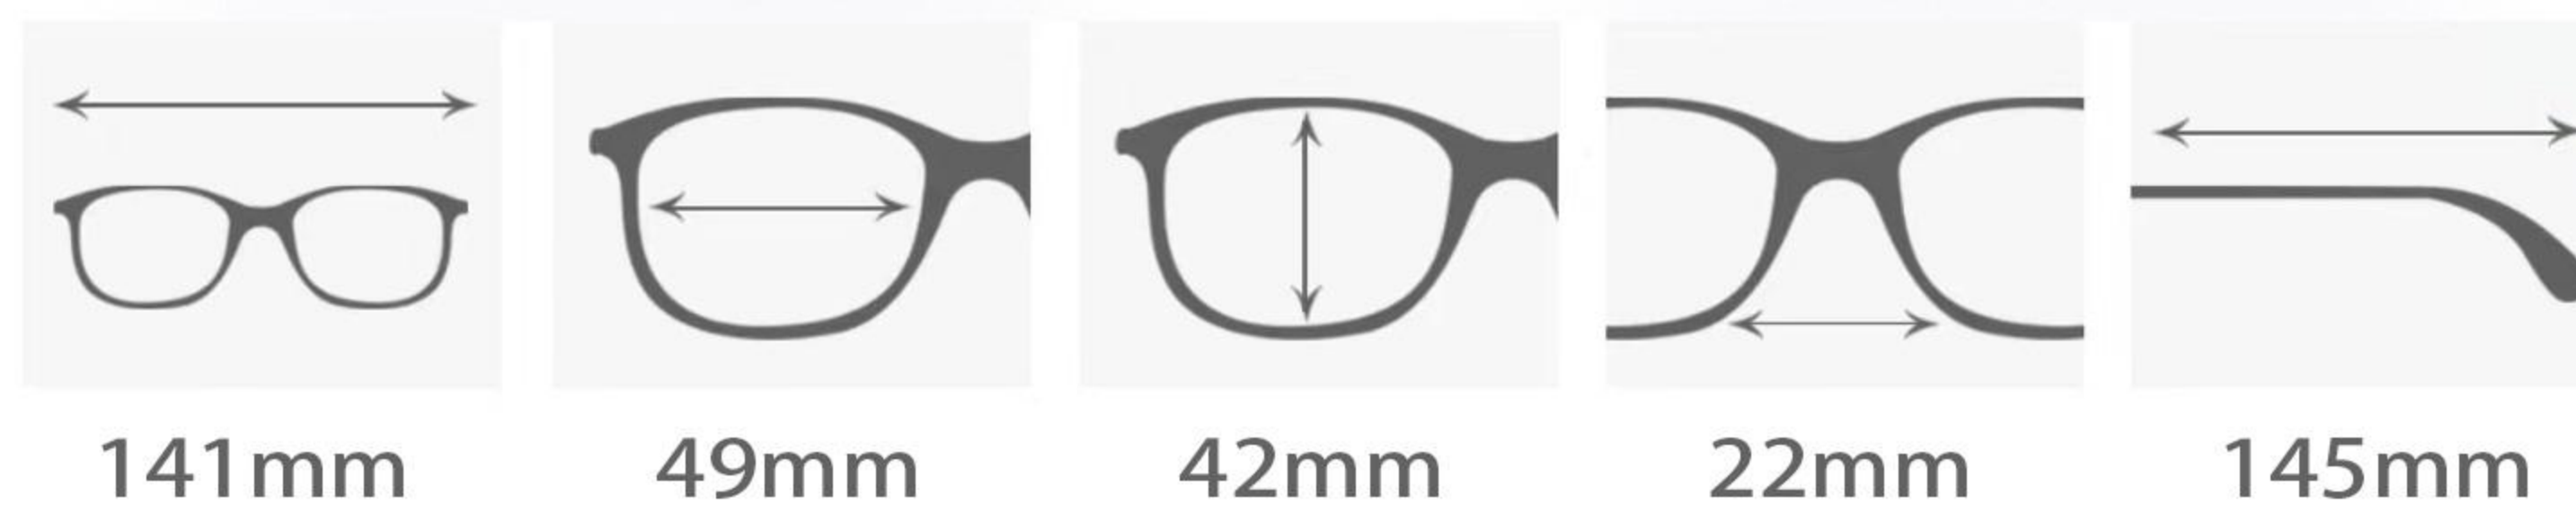

ACETATE

MODEL: DB7011/S

SIZE: 49-22-145

C1