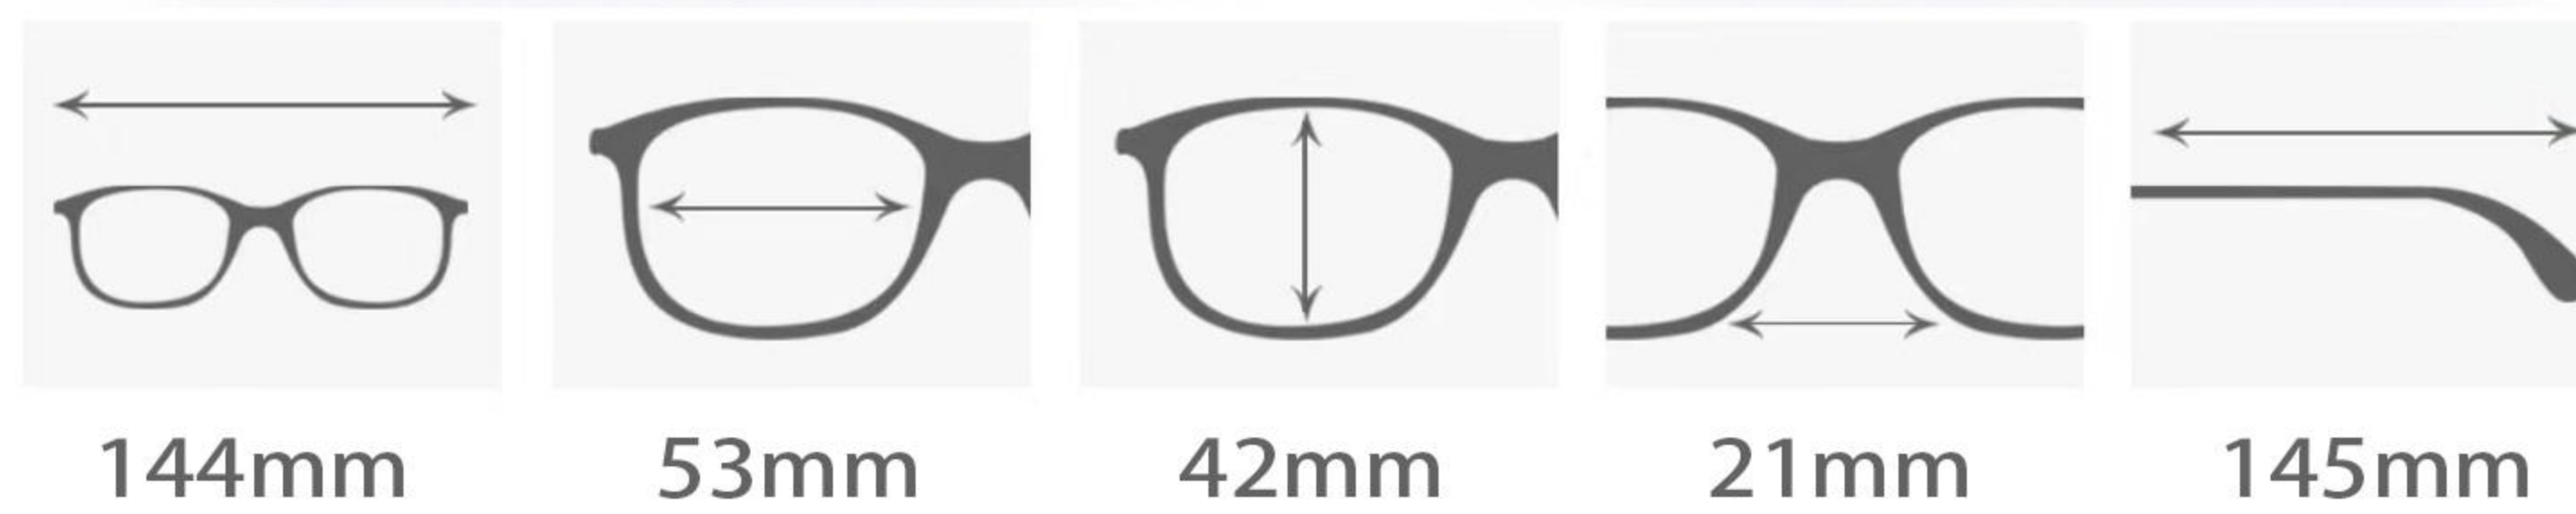

ACETATE

MODEL: DB7004/S

SIZE: 52-18-145

144mm

52mm

41mm

18mm

145mm

C1

C2

C3

C4

C5

ACETATE

MODEL: DB7005/S

SIZE: 53-21-145

C1

C2

C3

C4

C5

ACETATE

MODEL: DB7006/S

SIZE: 52-19-145