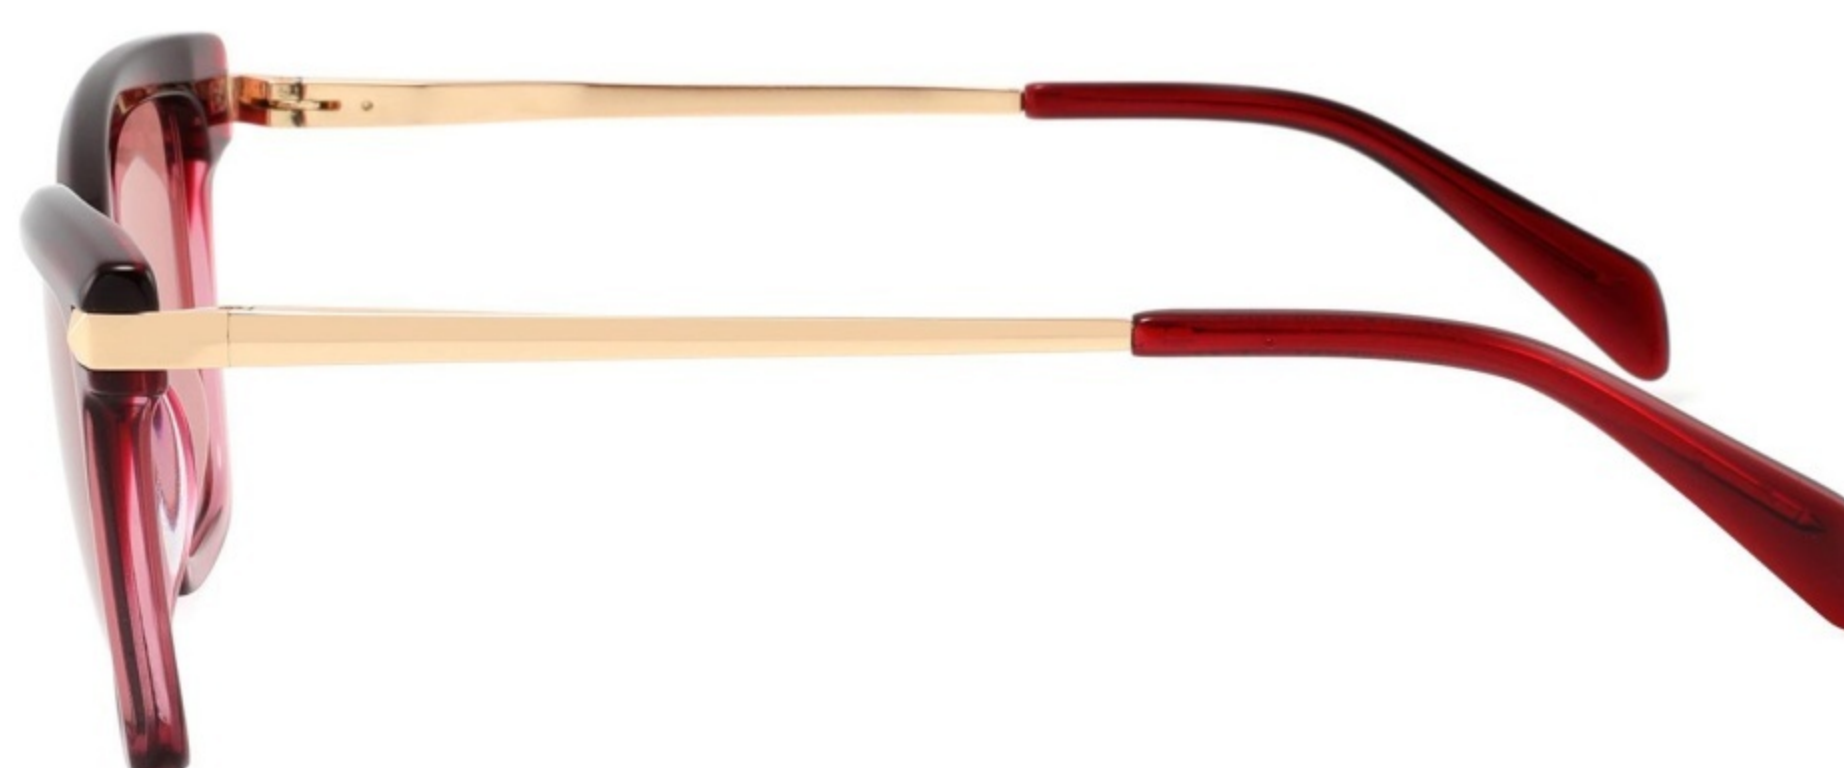

MODEL: 4603

SIZE: 53□20-140

Acetate + Nylon lens

C1

C2

C3

C4

C5

Spring

DETAILS

DETAILS

Acetate

MODEL: 4602

SIZE: 52□20-140

Acetate + Nylon lens

C1

C2

C3

C4

C5

Spring

DETAILS

DETAILS

Acetate
MODEL: 4601
SIZE: 53□19-145

Acetate + Nylon lens

C1

C2

C3

C4

DETAILS

C5

DETAILS