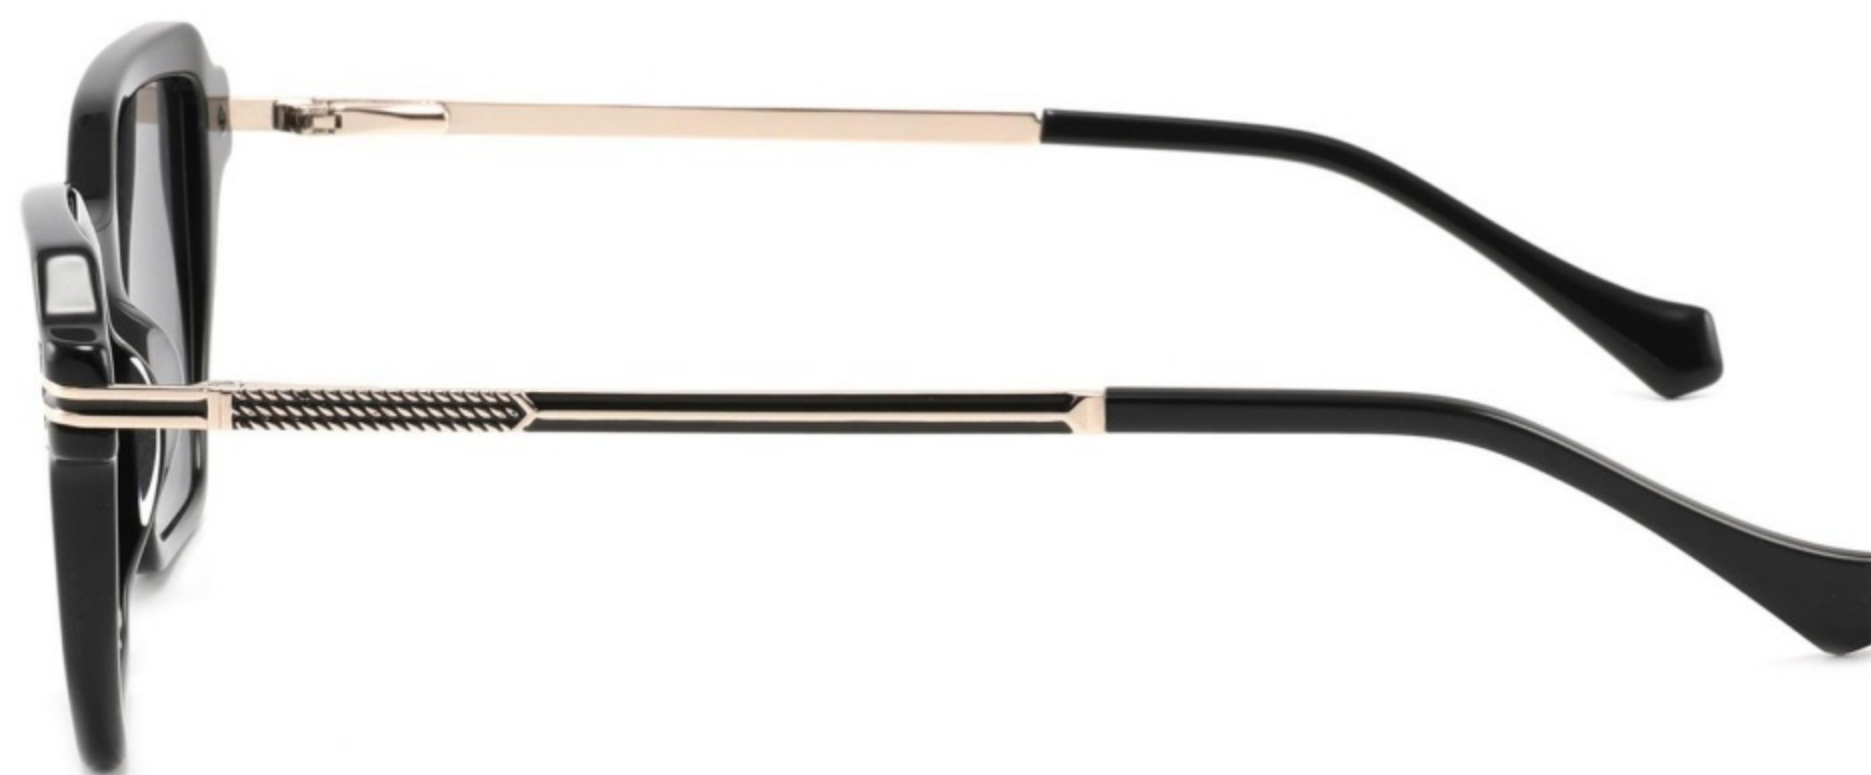

Acetate + Nylon lens

C1

C2

C3

C4

DETAILS

C5

DETAILS

Acetate
MODEL: 4644
SIZE: 53□18-142

Acetate + Nylon lens

C1

C2

C3

C4

DETAILS

C5