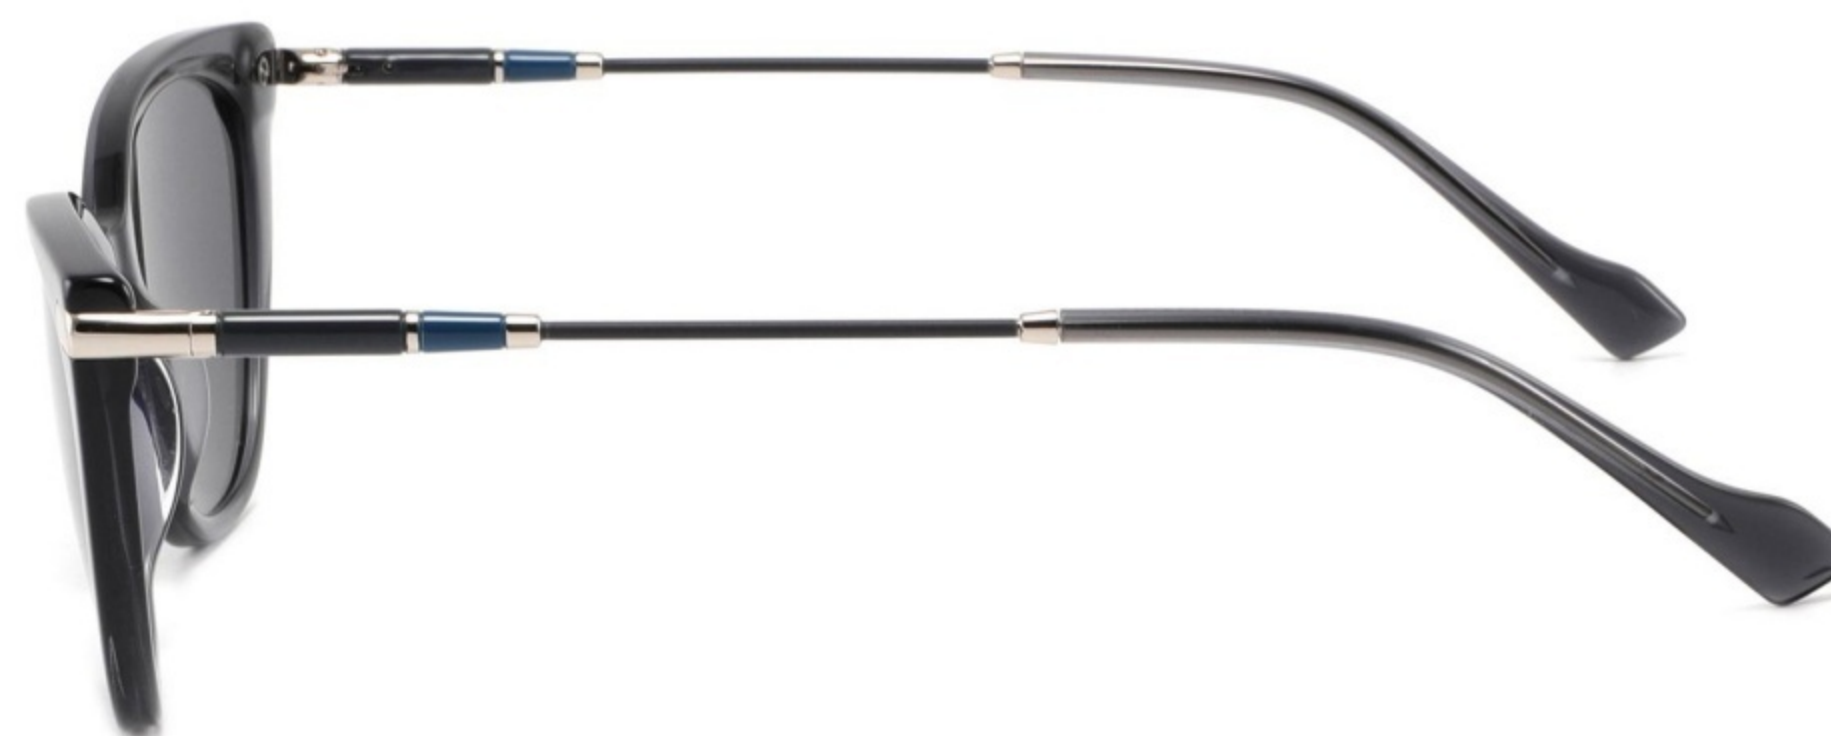

DETAILS

C5

Spring

DETAILS

Acetate
MODEL: 4650
SIZE: 54□17-142

Acetate + Nylon lens

C1

C2

C3

C4

DETAILS

C5

Spring

DETAILS

Acetate
MODEL: 4649
SIZE: 53□18-142

Acetate + Nylon lens