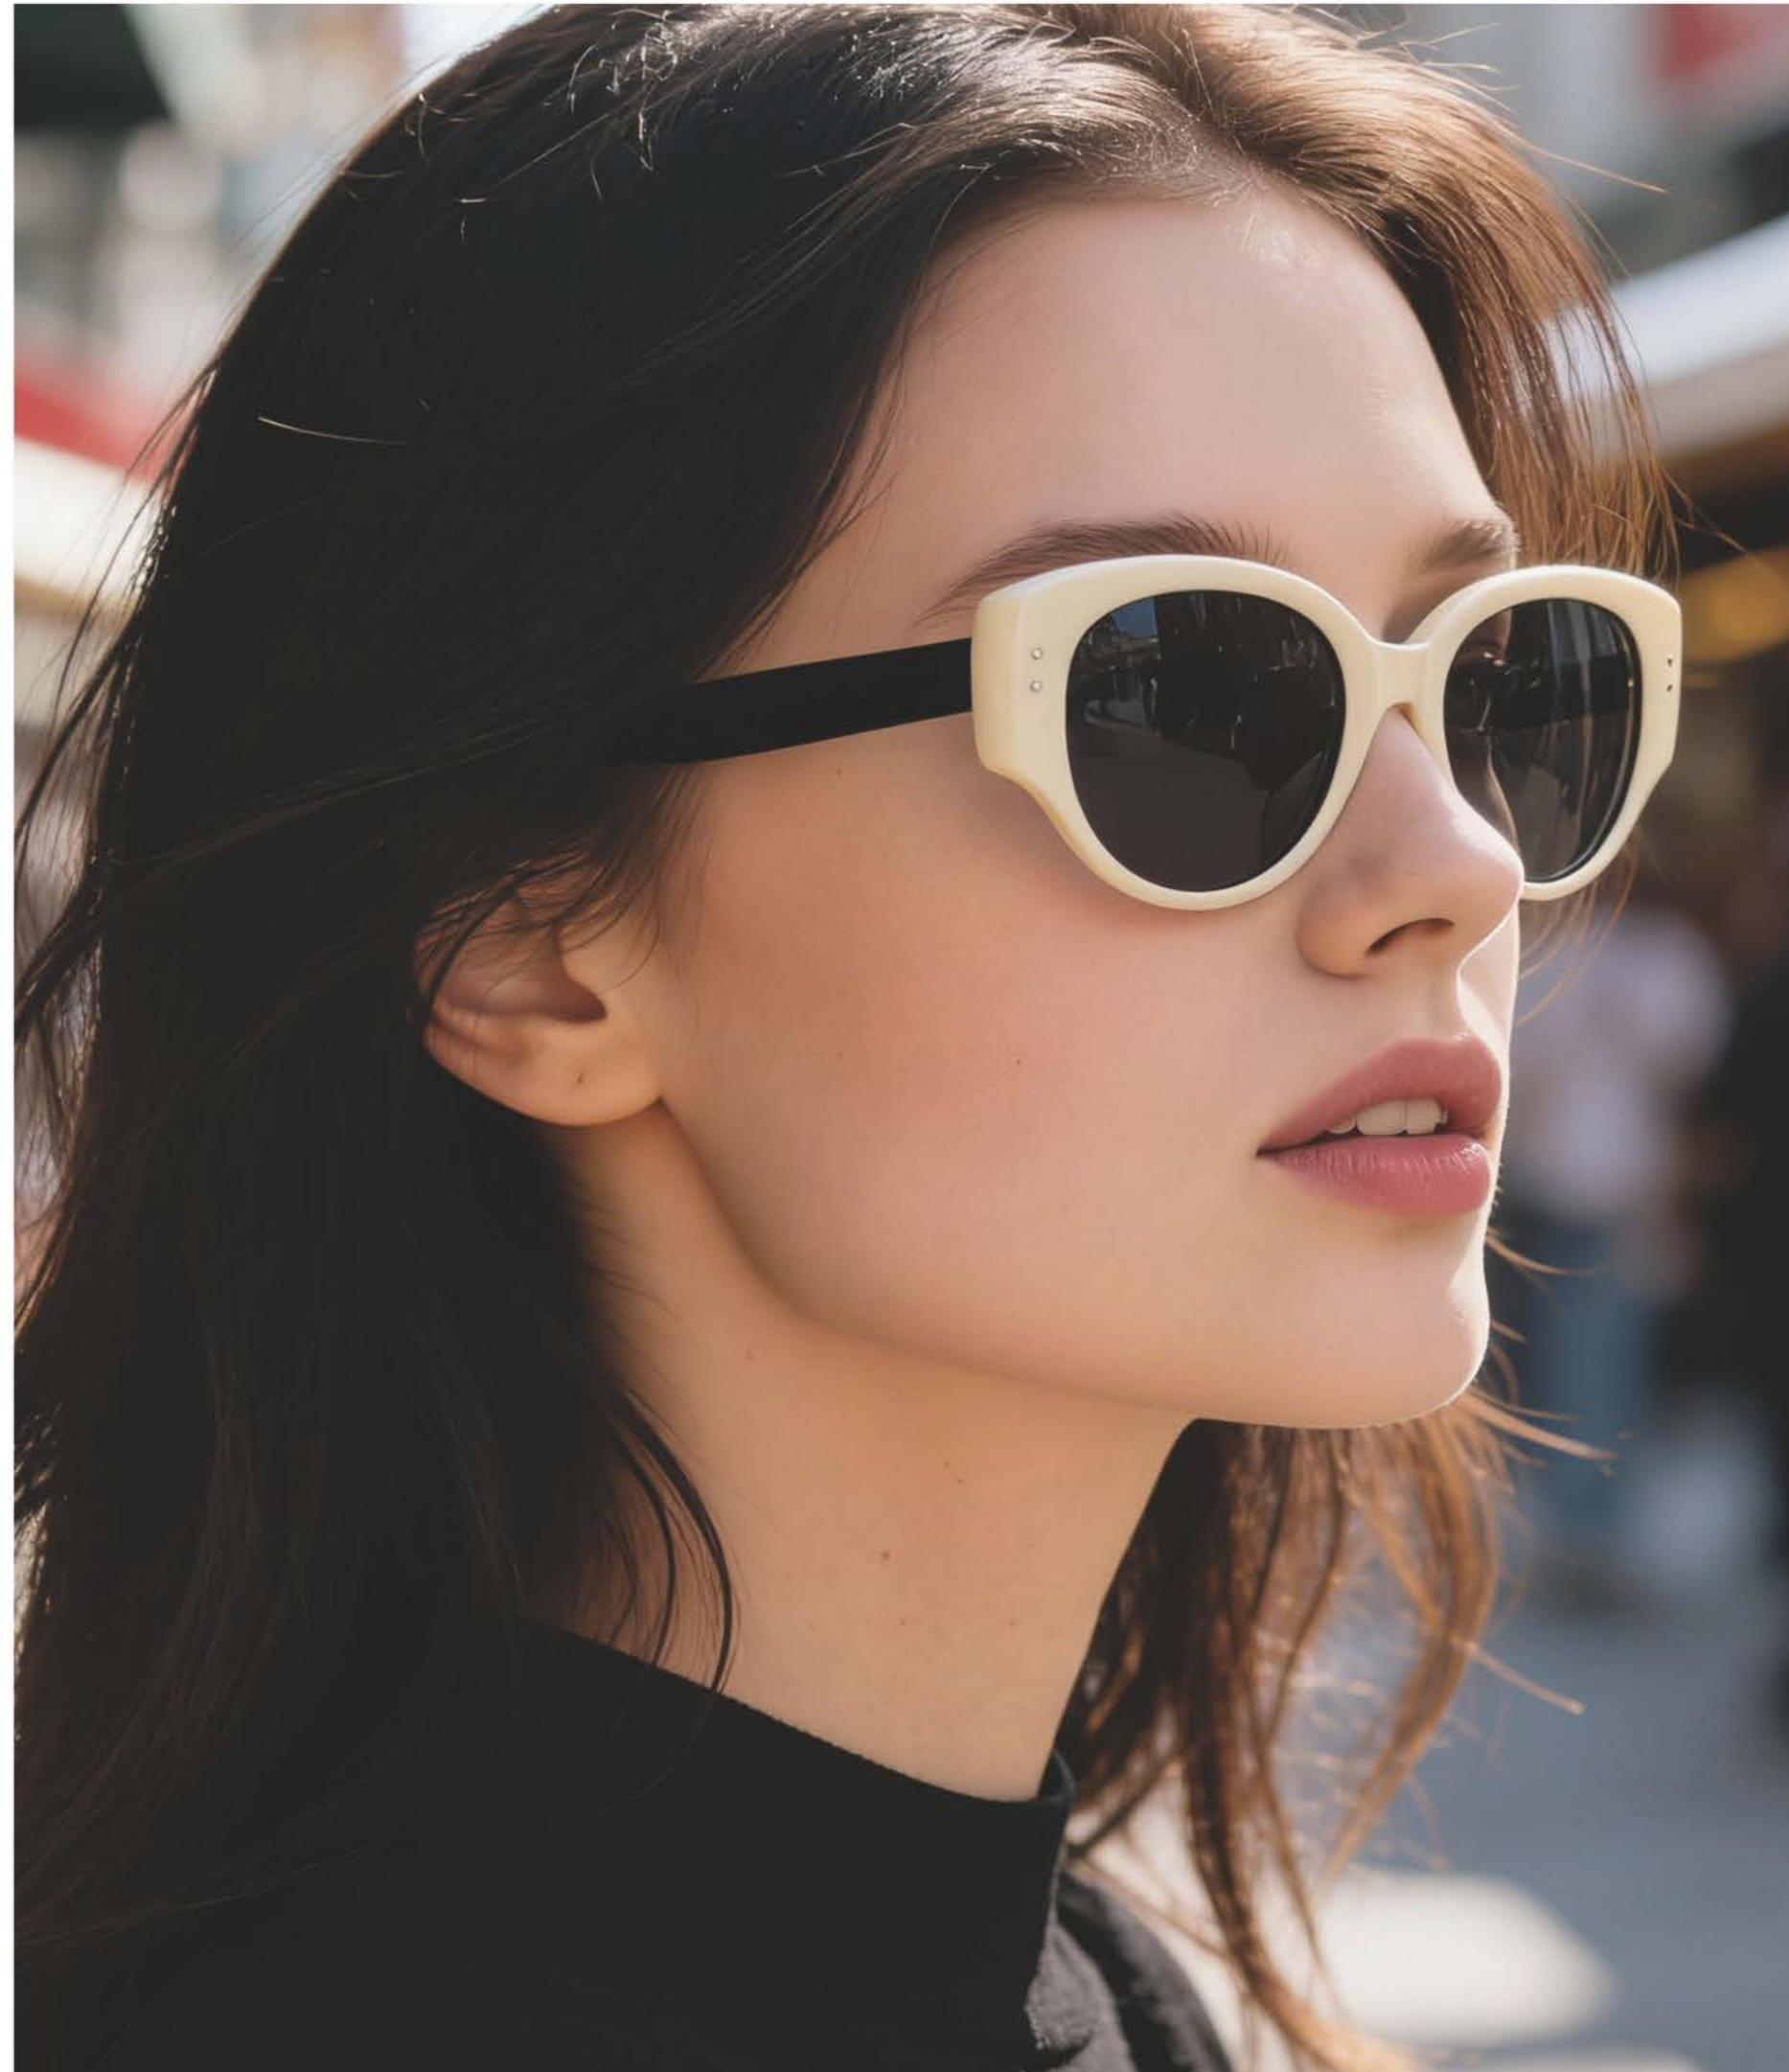

MODEL 9055

54mm | 20mm | 145mm

镜框材质：板材 镜腿材质：板材 镜片材质：尼龙/AC
Frame Material: Acetate Temple Material: Acetate Lens Material: Nylon/AC