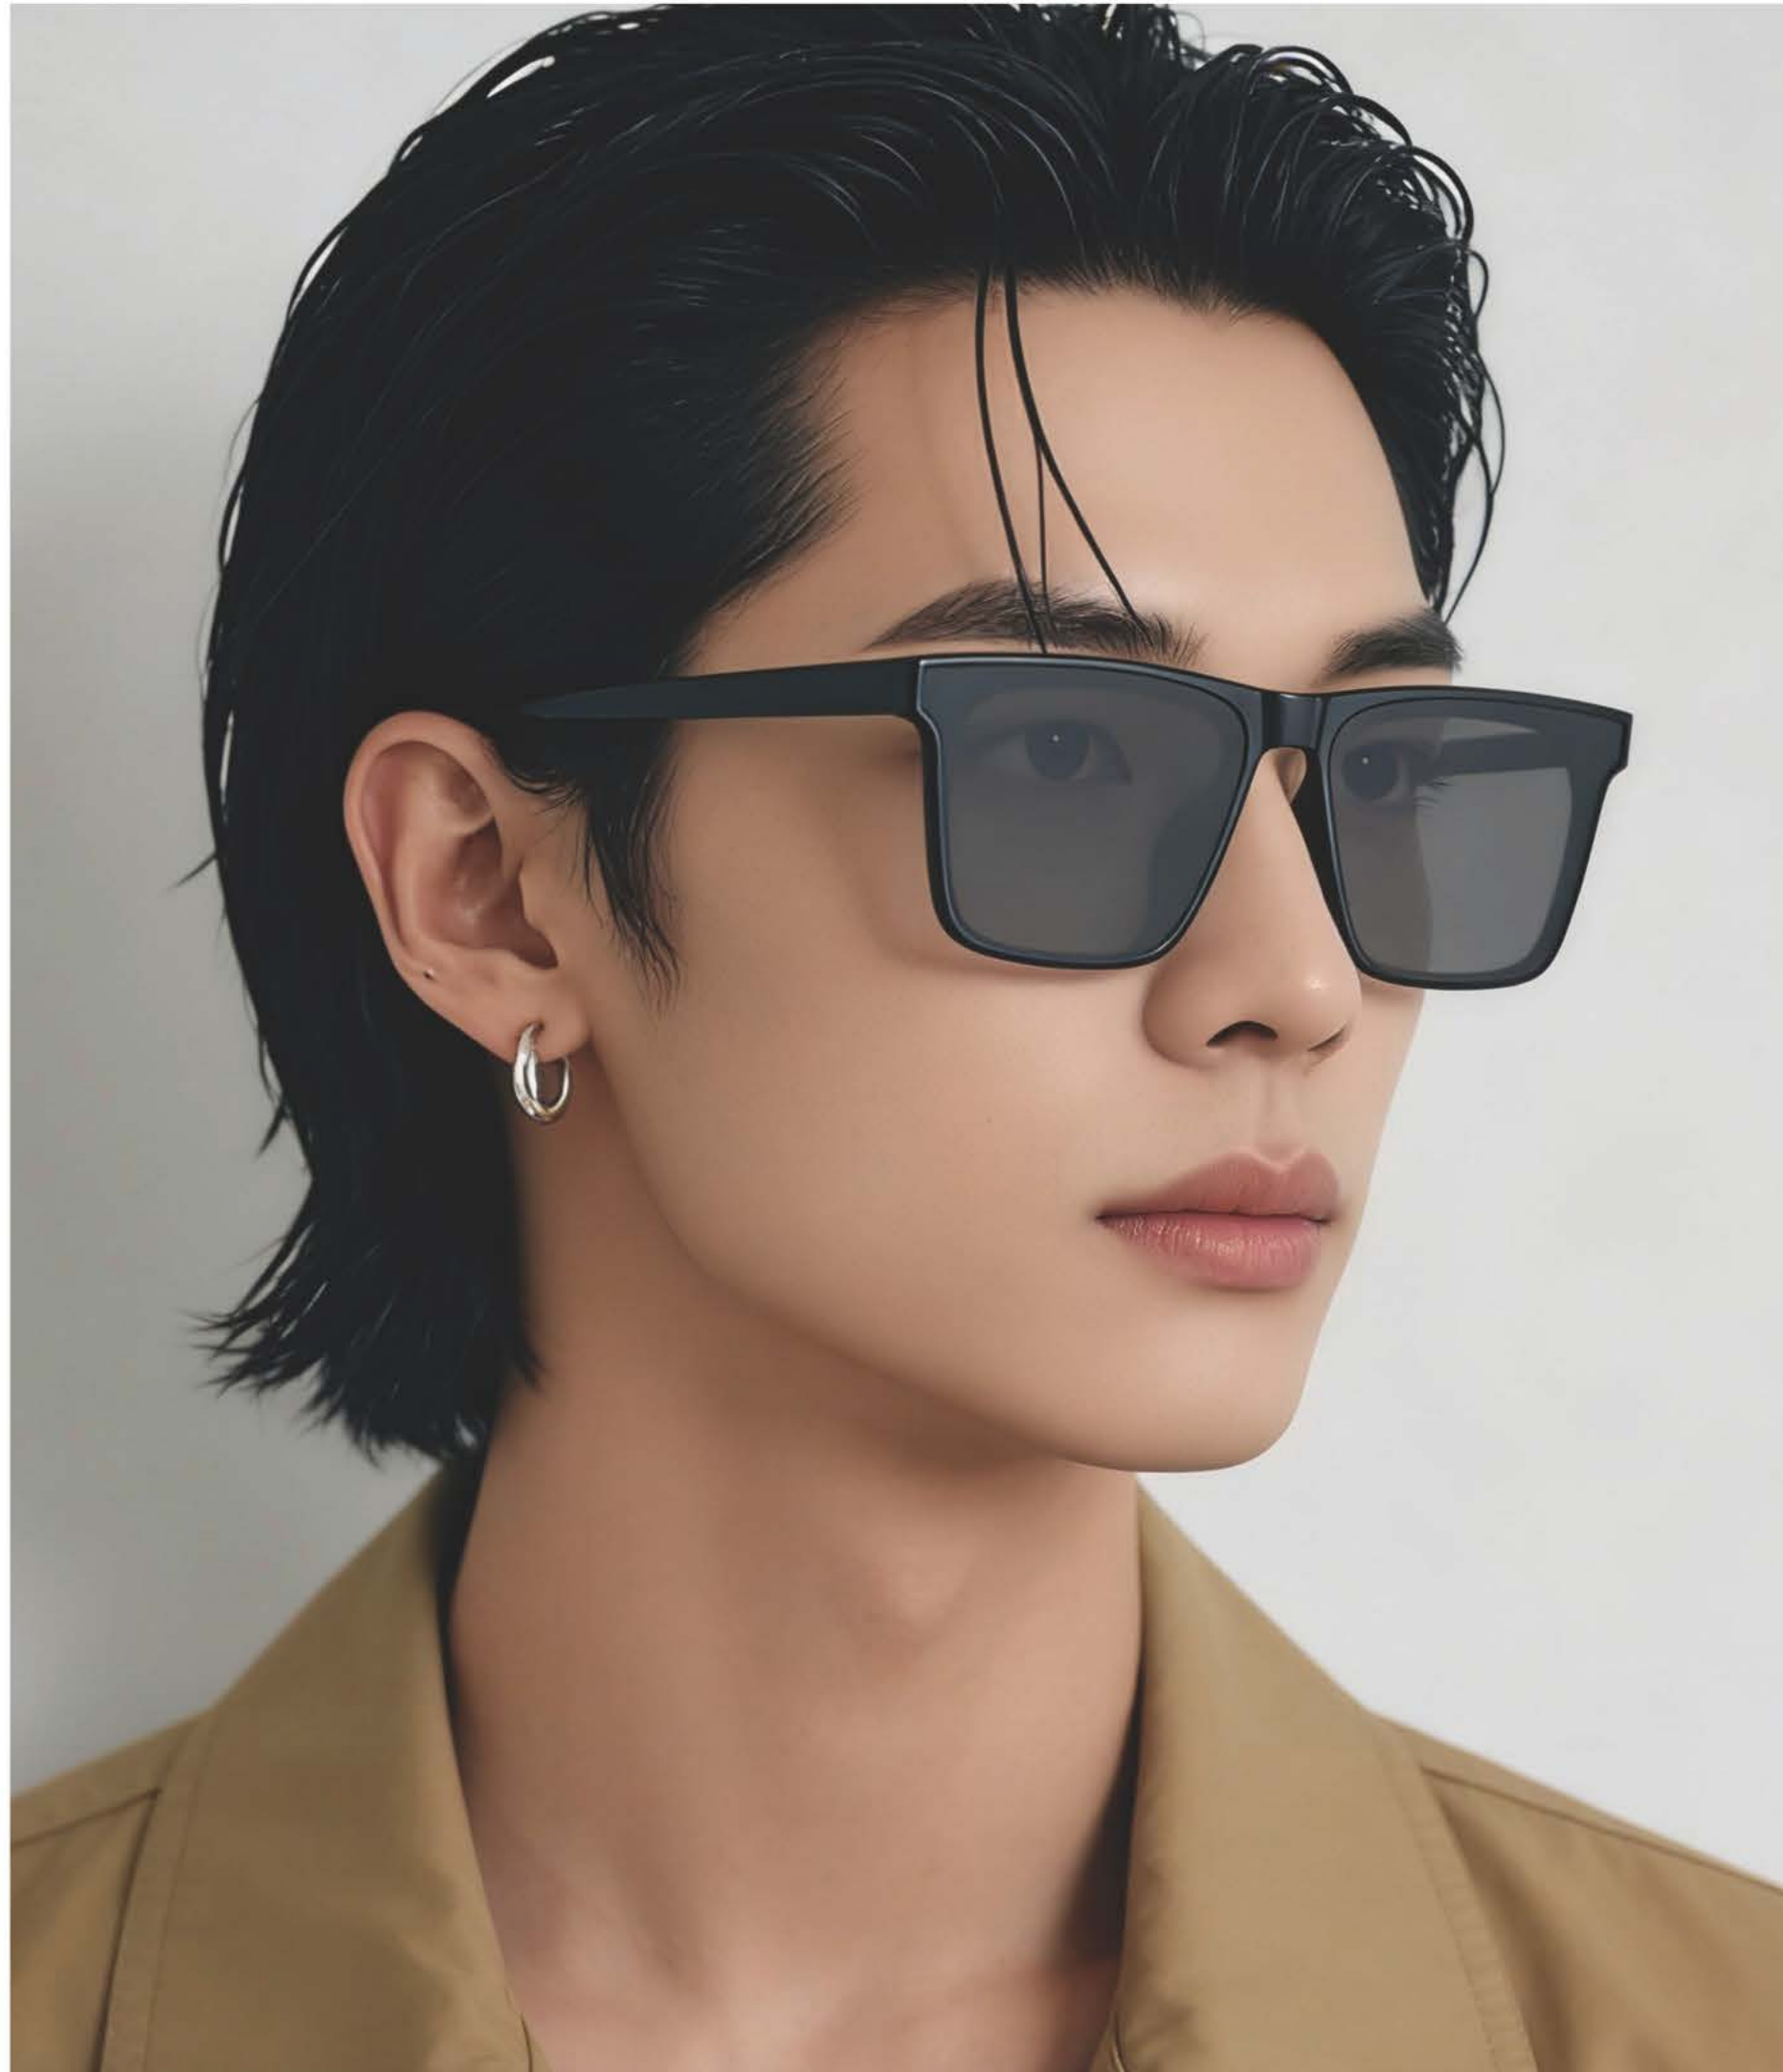

MODEL YM8017

64mm | 17mm | 156mm

镜框材质：TR   镜腿材质：板材   镜片材质：TAC 偏光
Frame Material: TR   Temple Material: Acetate   Lens Material: TACPolarized