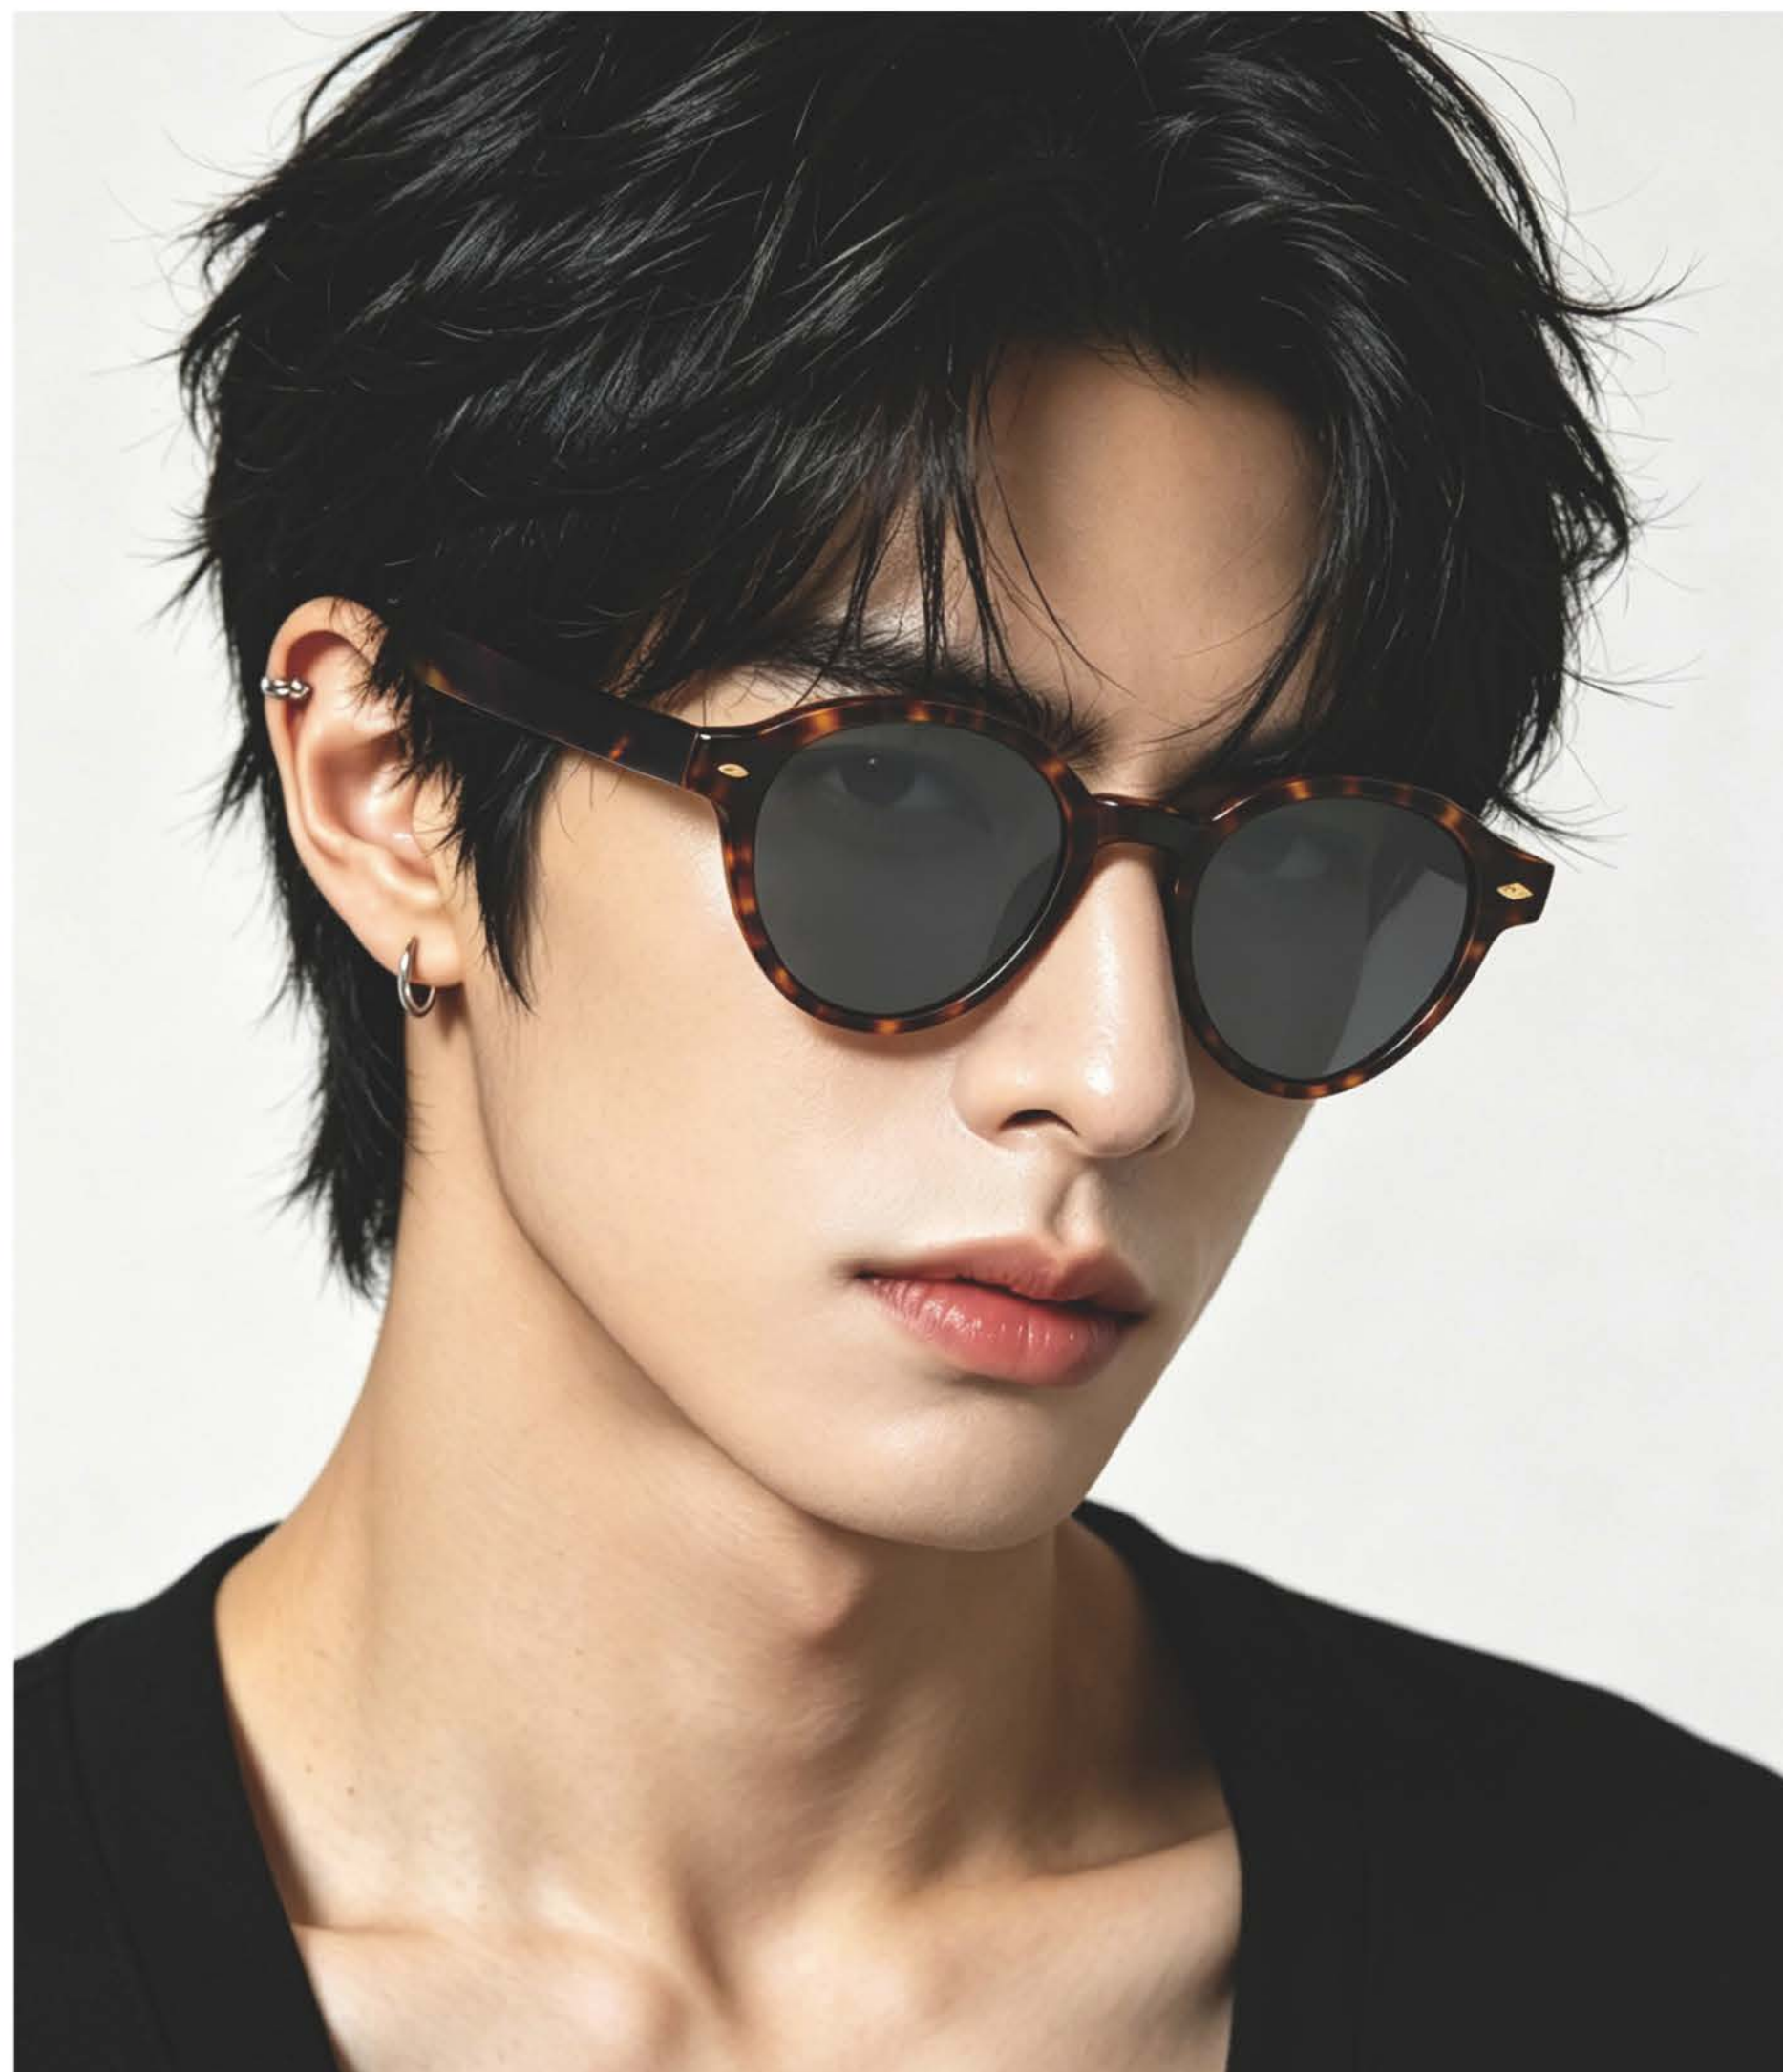

MODEL 2A516