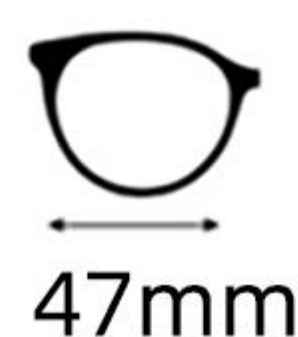

H162

镜框材质: 板材
Frame: Acetate

镜片材质: TAC+PC
Lens : TAC+PC

眼镜重量: 27.2g
Weight: 27.2g