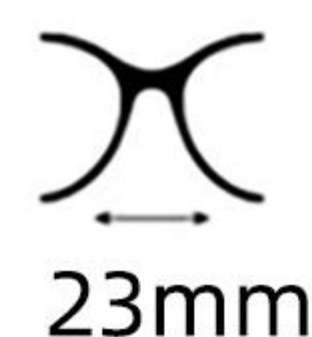

H162

镜框材质: 板材
Frame: Acetate

镜片材质: TAC+PC
Lens : TAC+PC

眼镜重量: 27.2g
Weight: 27.2g