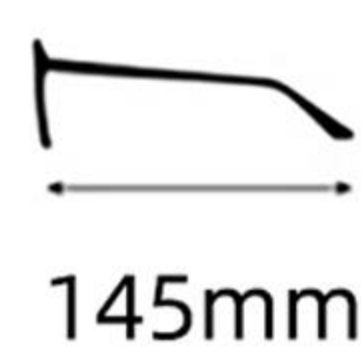

# H120

51mm

19mm

145mm

镜框材质: 板材

Frame: Acetate

镜片材质: PC

Lens : PC