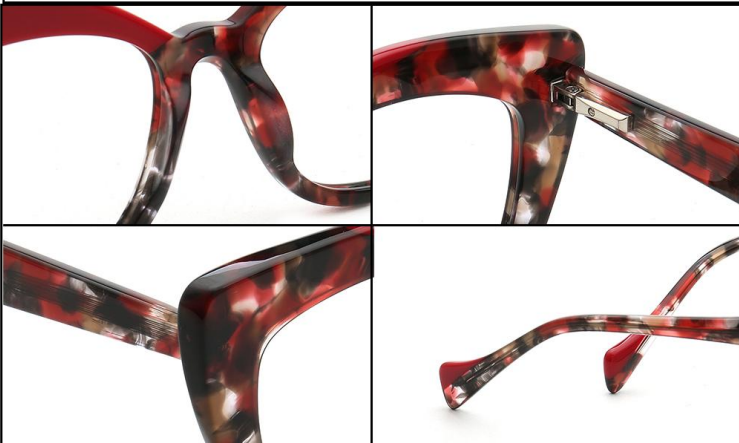

Size: 56 □ 17-145

COLOR DISPLAY

C1

C2

C3

C4

C5

Composition acetic acid sheet