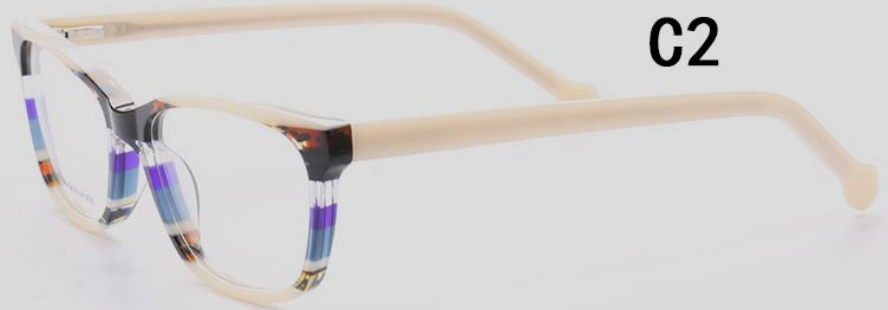

B002 54□17-140