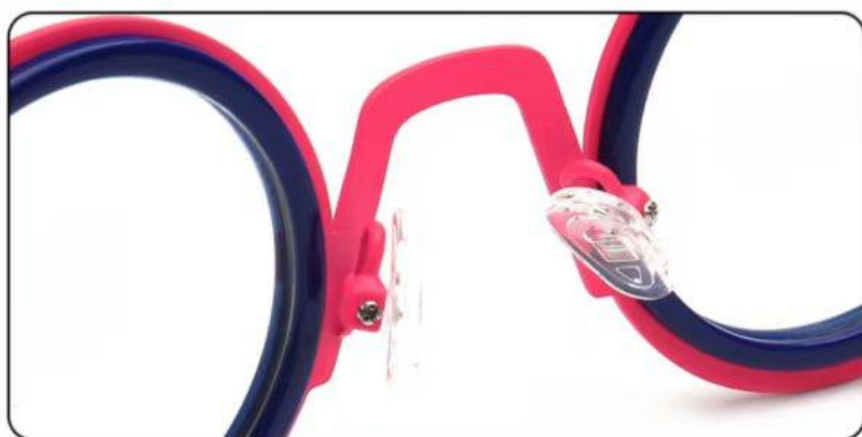

Gold+acetic acid

MODE:PES520

SIZE:38-28-140

Lens height:38mm Total width:136mm

Gold+acetic acid

MODE:PES521

SIZE:41-22-140

Lens height:37mm Total width:135mm