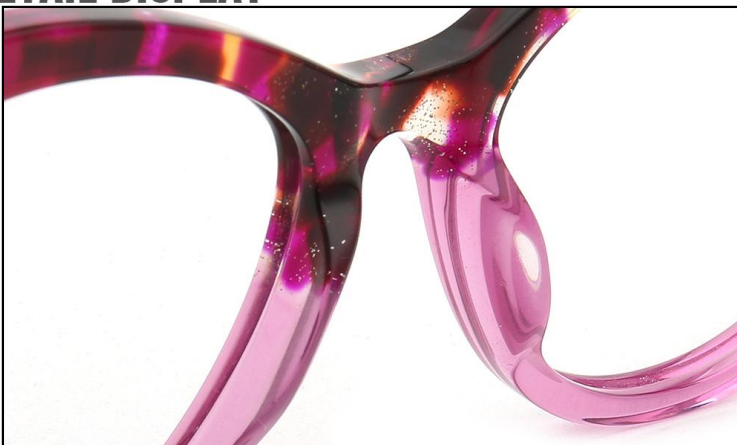

DETAIL DISPLAY