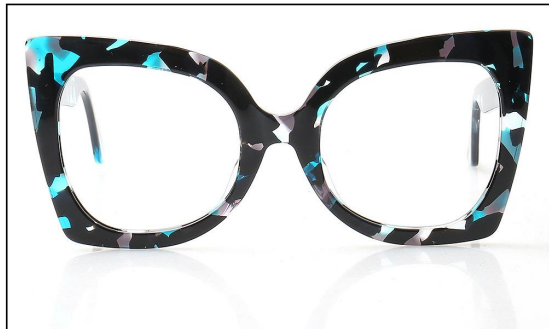

Lens height: 42MM

Total width: 137MM

cat03 53□15-135

ACETATE

MODE:Cat28
SIZE:50-23-145

Lens height:38mm Total width:143mm

Designer acetate glasses

Model: Cat55