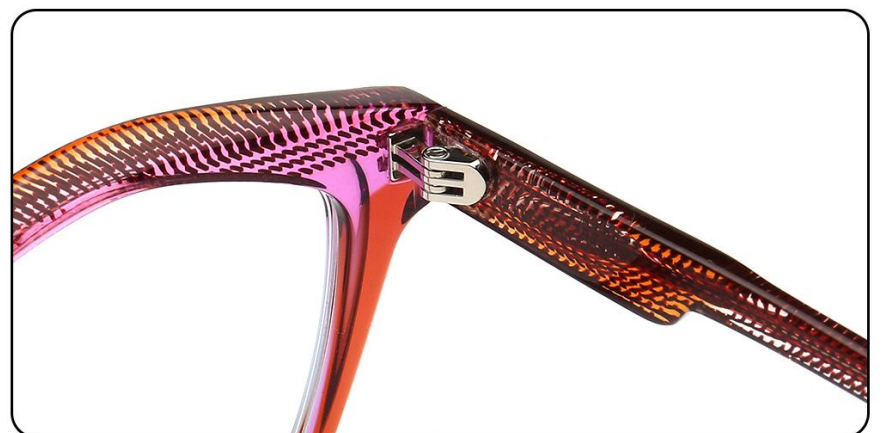

ACETATE

MODE:Cat91

SIZE:52-17-142

Lens height:39mm Total width:141mm