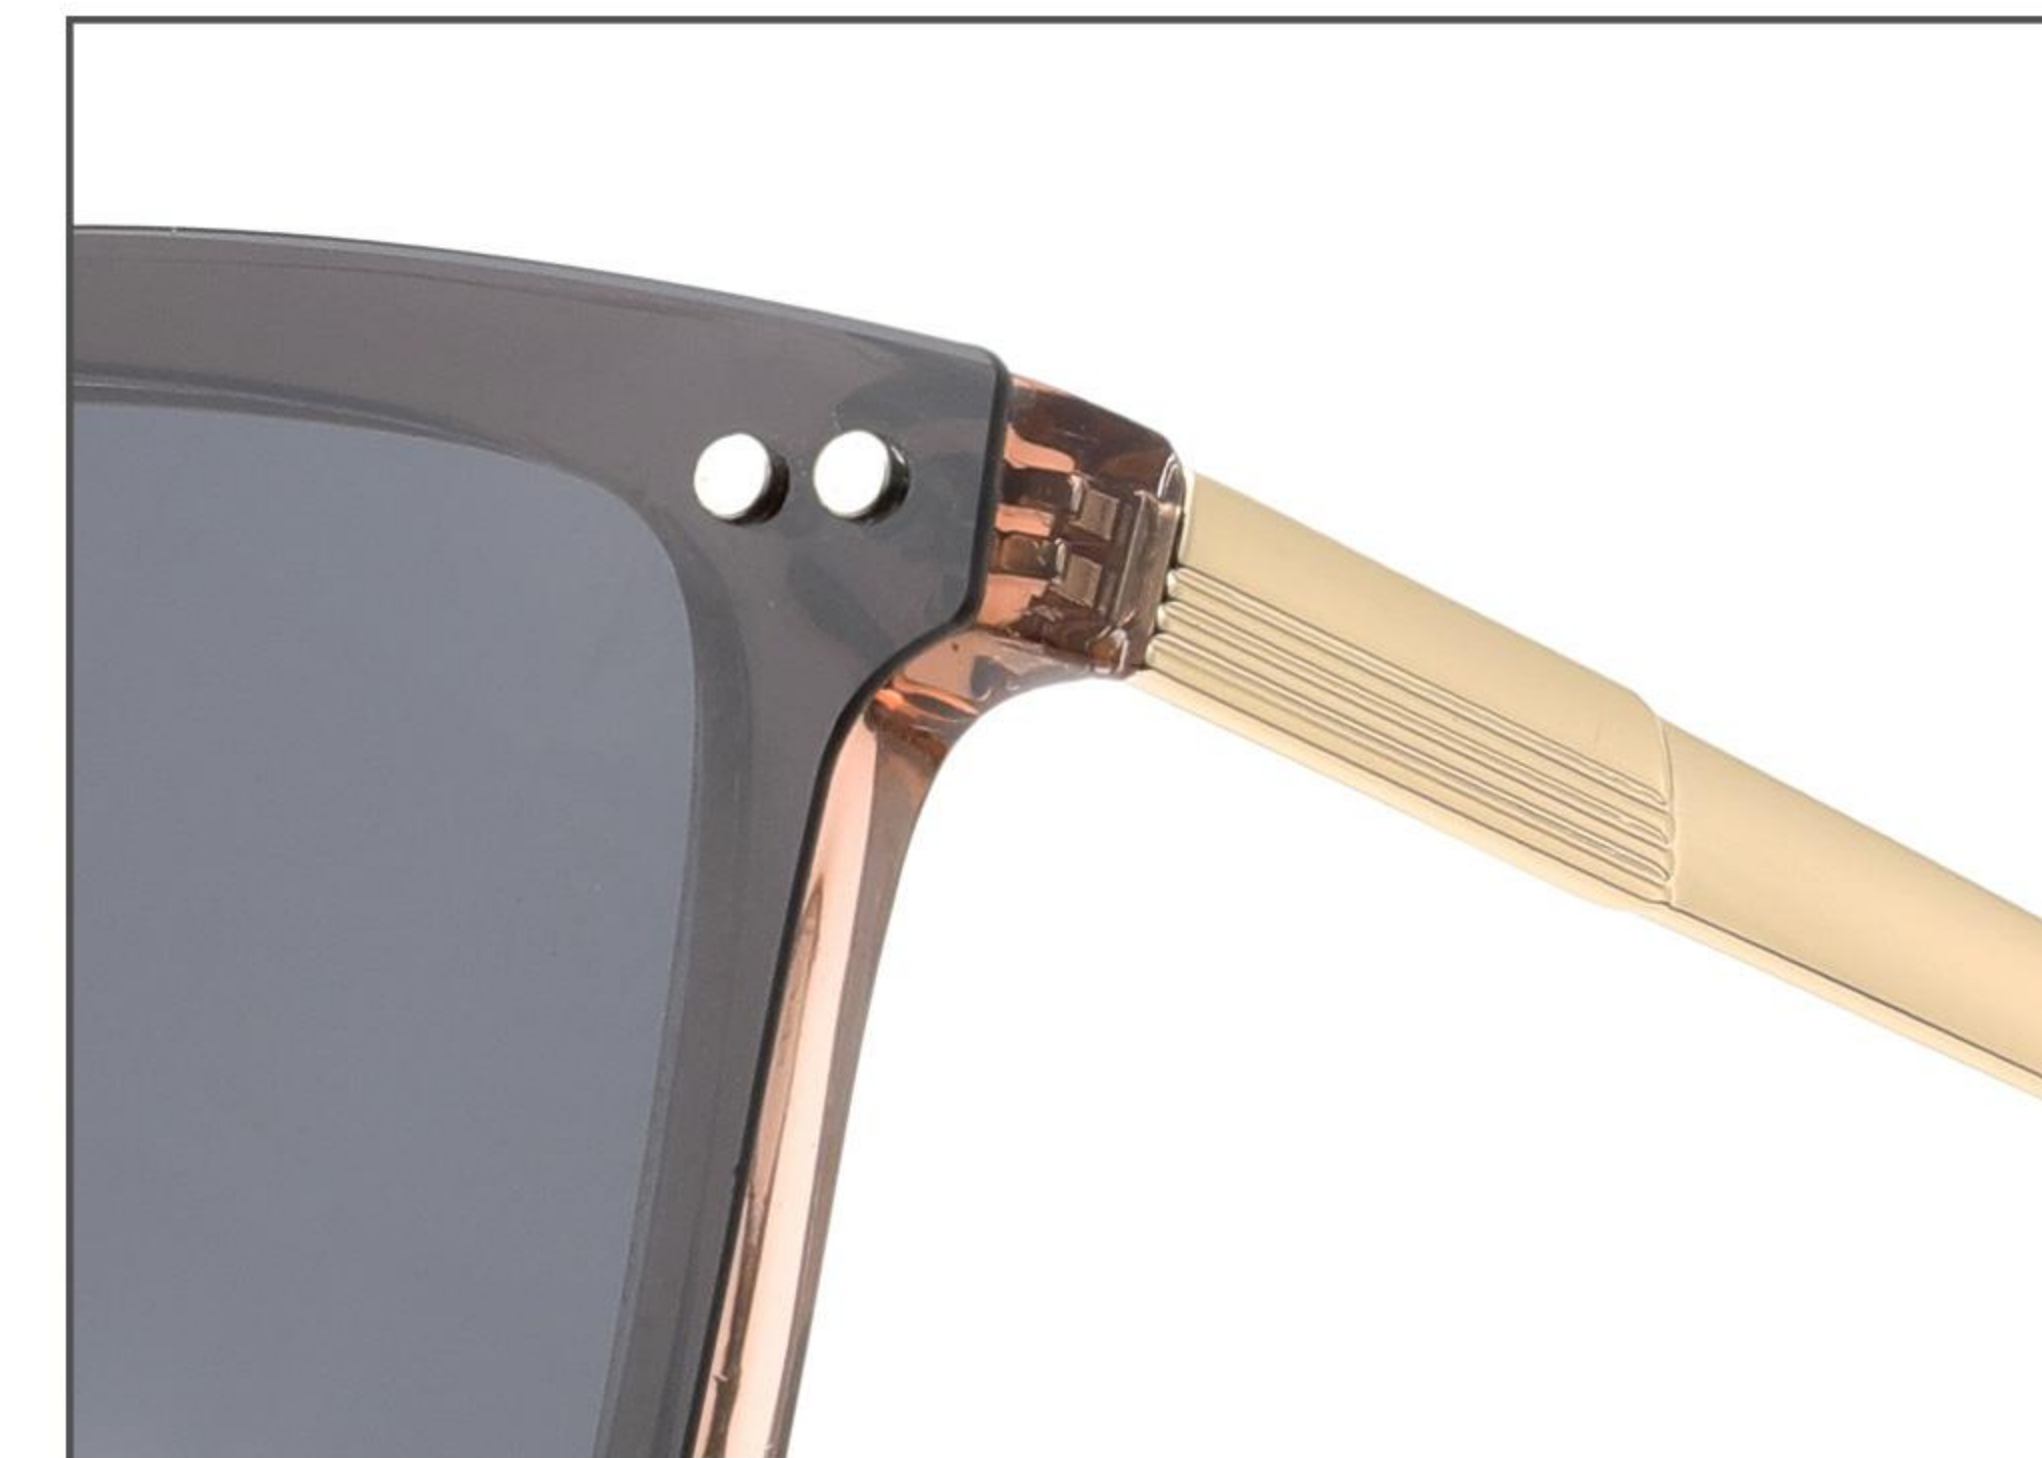

Acetate

MODEL | G5023

SIZE | 56-17-145

NEW COLOR SCHEME

C1.Black

C2.Green

C3.Brown

C5.Transparent yellow

Acetate

MODEL | G5056

SIZE | 56-18-145

NEW COLOR SCHEME

C1.Black

C2.Black/Transparent

C3.Black/Yellow

C5.Grey