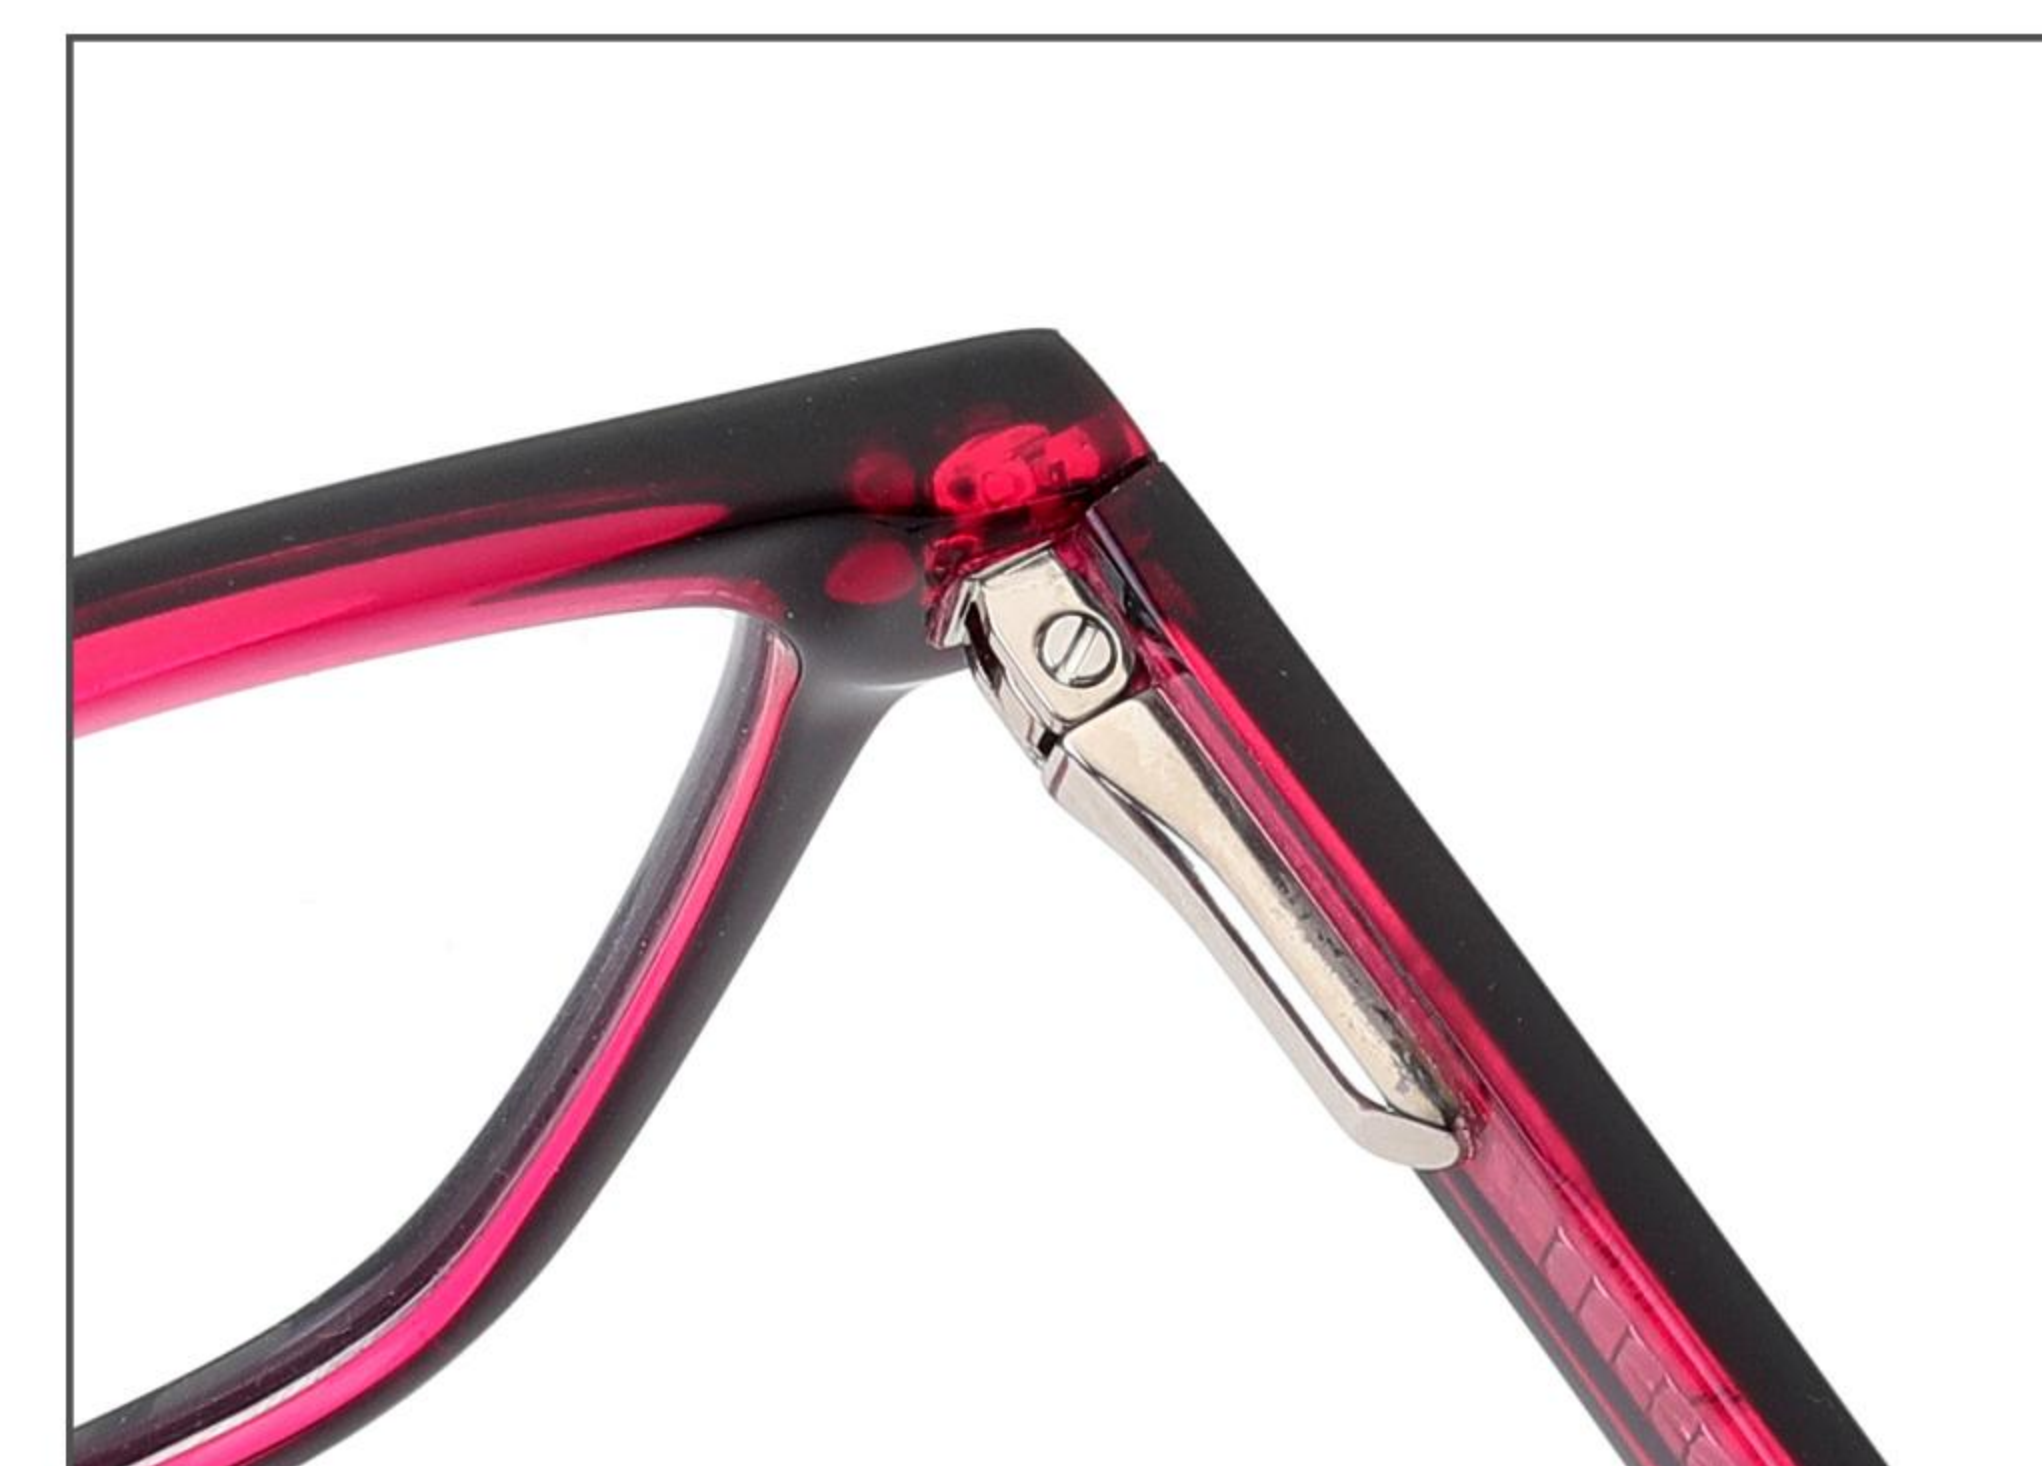

NEW COLOR SCHEME

C1.Black

C2.Transparent

C3.Grey

C5.Black/Pink

C6.Blue

Acetate

MODEL | G5160