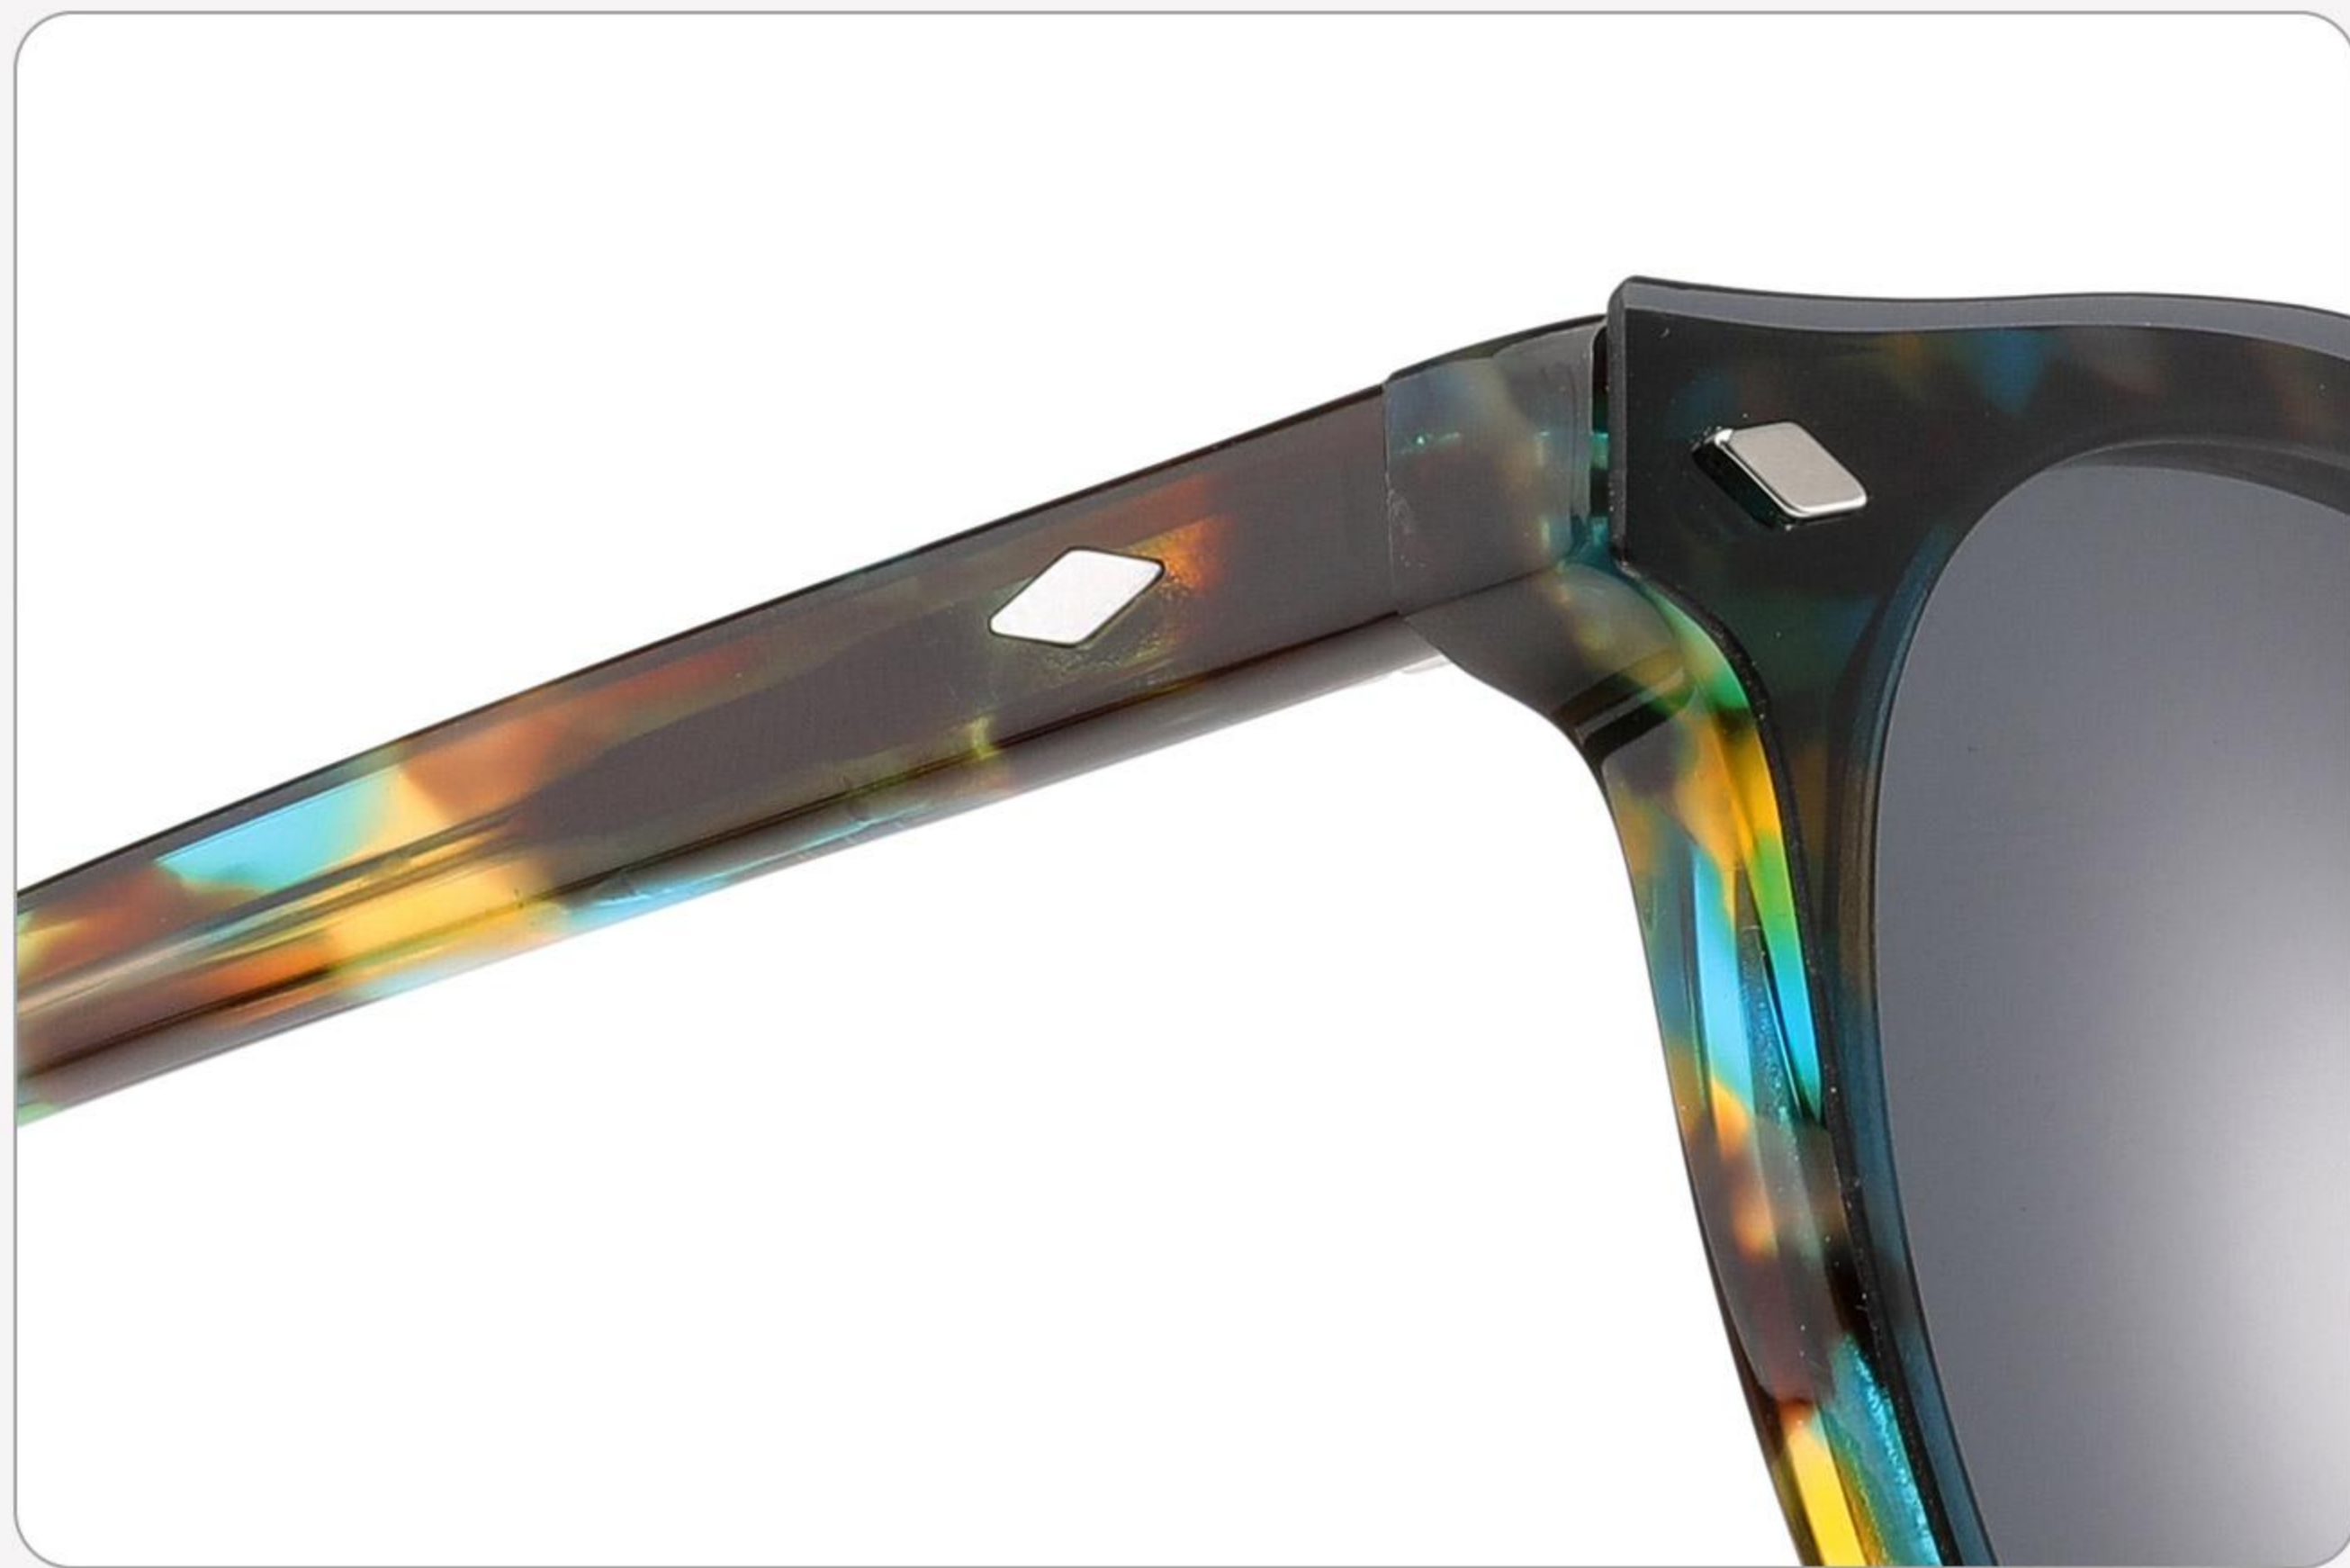

28.6g

C1 black

C2 demi

C3 grey

C4 blue

MODEL: FG1609

SIZE: 50-19-145

ACETATE