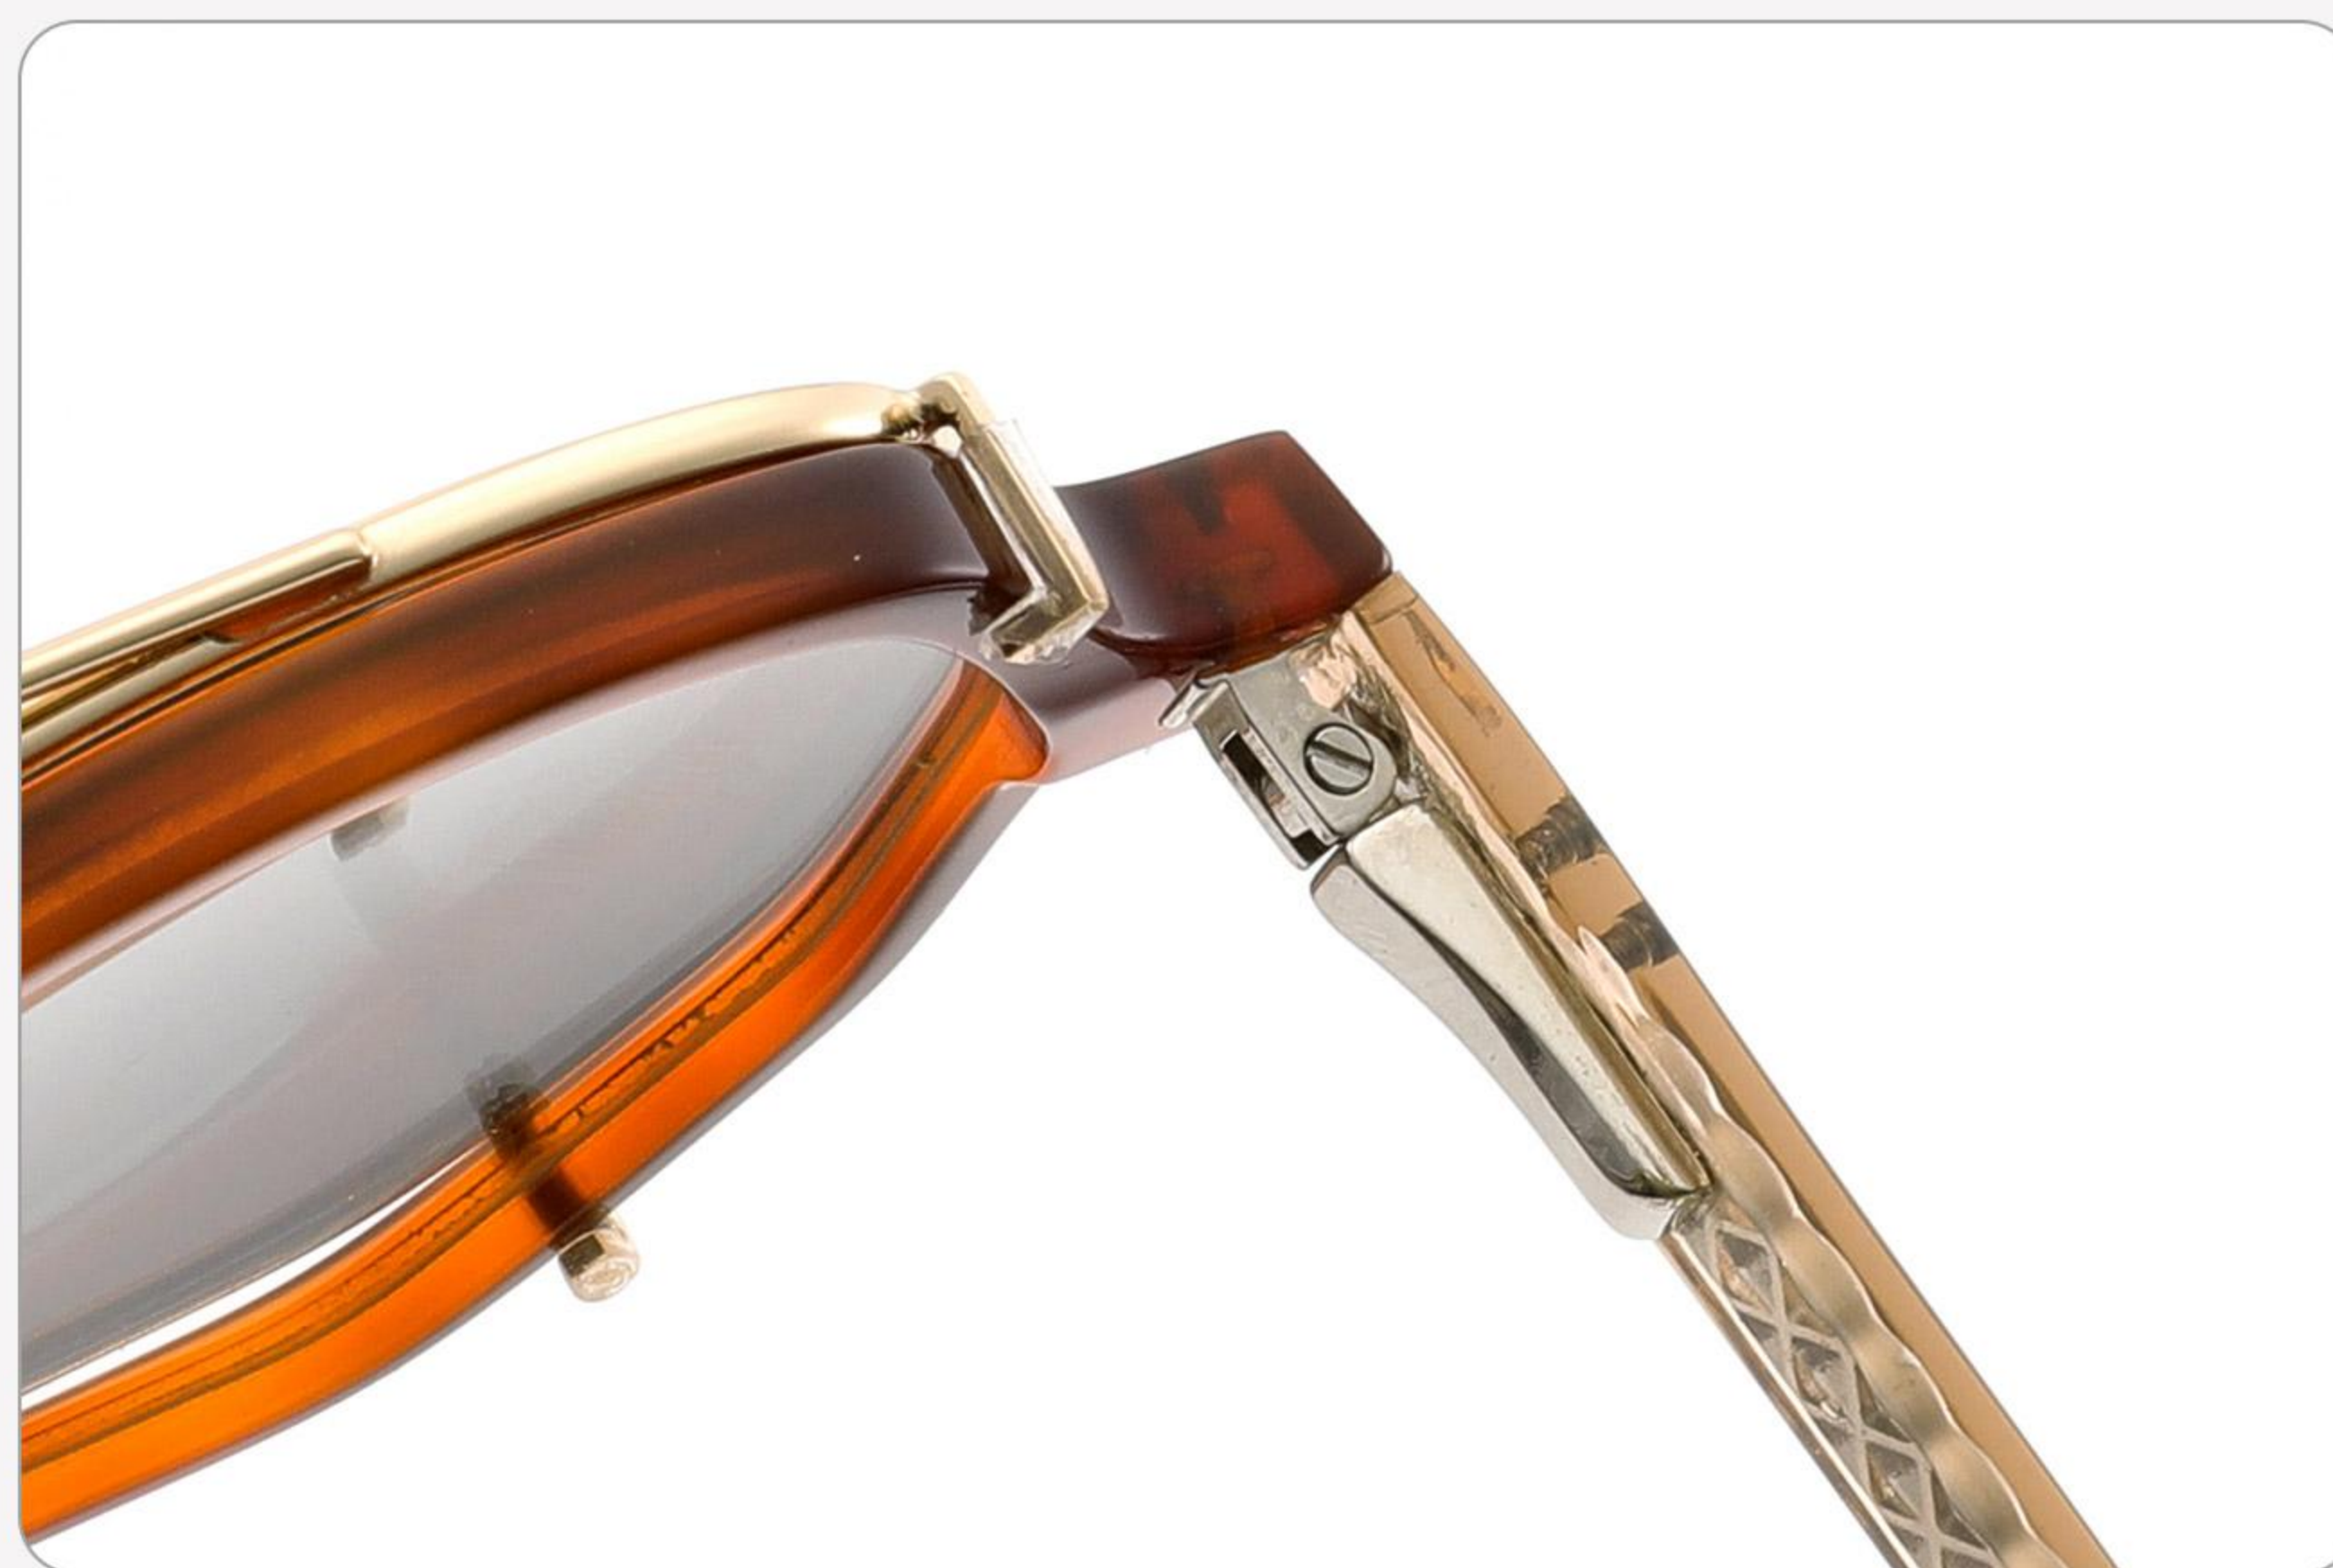

C1 black

C2 clear

C3 demi

C4 grey

MODEL: FG1241G

SIZE: 52-19-140

ACETATE

 (137mm)