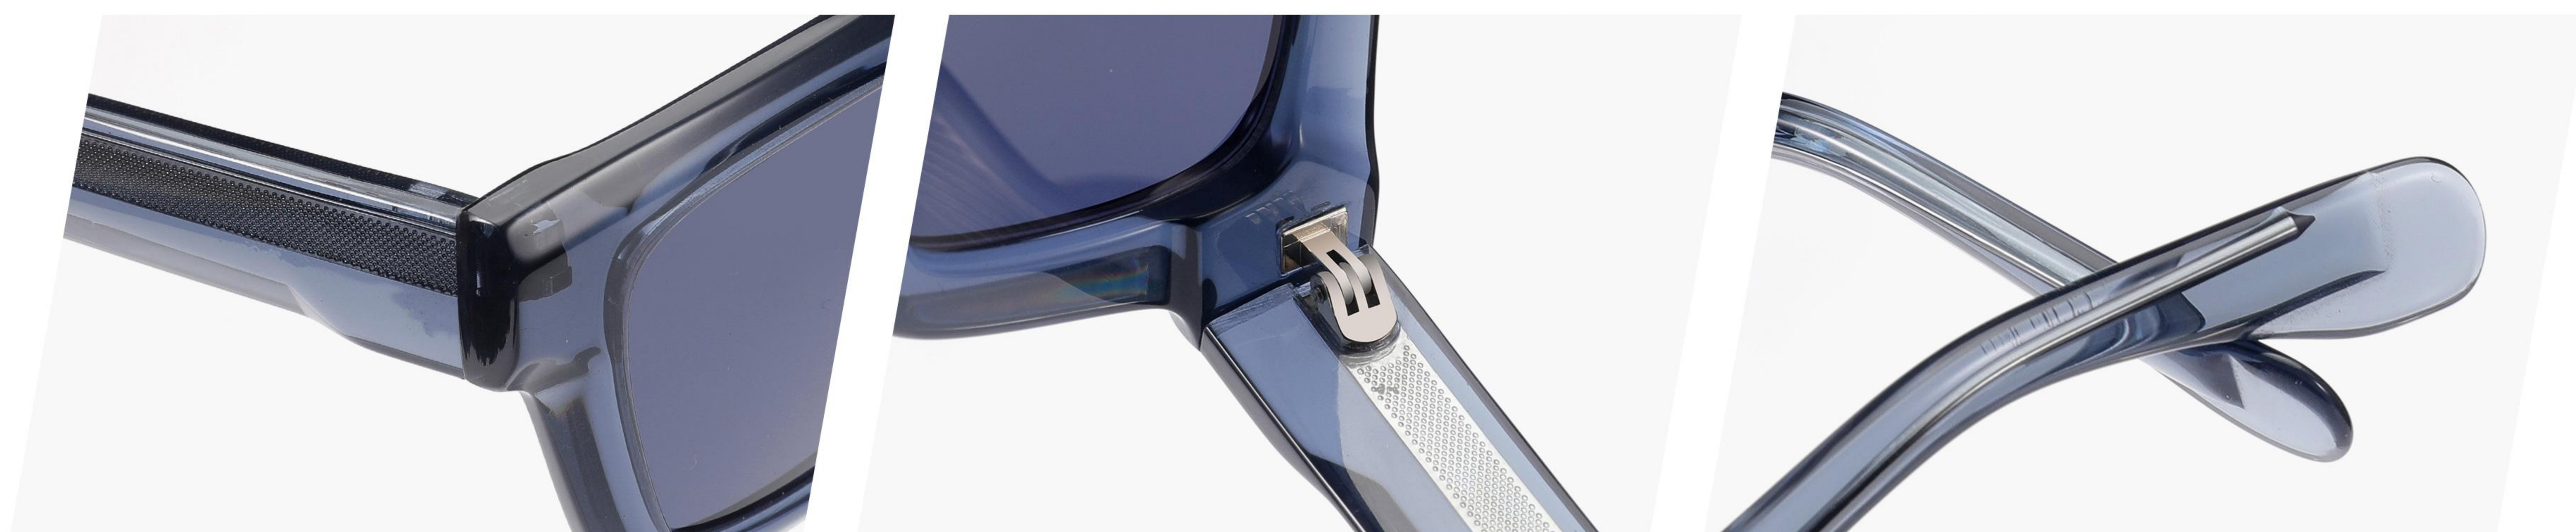

MODEL:LM-6801

MATERIAL:ACETATE+CR39 LENS

SIZE:54-21-145

C1 deep blue

C2 brown

C3 light blue

MODEL:LM-6802

MATERIAL:ACETATE+CR39 LENS

SIZE:54-20-145

C1 blake

C2 tortoiseshell

C3 brown

MODEL:LM-6803

MATERIAL:ACETATE+CR39 LENS

SIZE:54-19-145

C1 tortoiseshell

MODEL:LM-6601

MATERIAL:ACETATE

SIZE:50-21-145

C1 Black
light grey lens

C2 L.Purple
deep grey lens

C3 Clear/Trans
light blue lens

C4 Green/Pink
light brown lens

MODEL:LM-6602

MATERIAL:ACETATE

SIZE:54-20-150

C1 Black
light grey lens

C2 Demi
light brown lens

C3 Trans brown/Trans blue
light blue lens

C4 Clear/Trans grey
deep grey lens

MODEL:LM-6603

MATERIAL:ACETATE